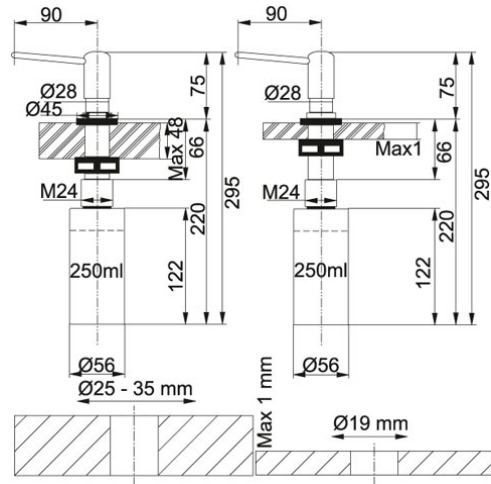

# Soap dispenser | 119.0155.993

FAMILY : Kitchen solutions | SERIES : Soap dispenser | MODEL : SDR | INSTALLATION TYPE : Faucet | INSTALLATION TYPE : Other | INSTALLATION TYPE : soap dispenser | STYLE : Contemporary | FINISH : Satin Nickel

## TECHNICAL DATA

Applicable to	25-MM
Remarks FKS	Require 1 1/8" Hole
Version	Soapdispenser