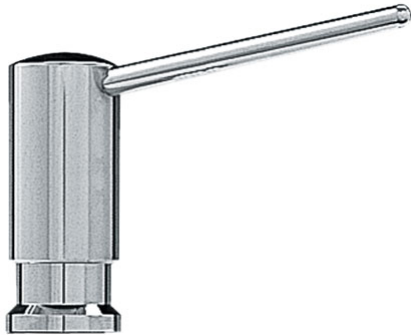

# Soap dispenser | 119.0155.993

FAMILY : Kitchen solutions | SERIES : Soap dispenser | MODEL : SDR | INSTALLATION TYPE : Faucet | INSTALLATION TYPE : Other | INSTALLATION TYPE : soap dispenser | STYLE : Contemporary | FINISH : Satin Nickel

## TECHNICAL DATA

Applicable to	25-MM
Remarks FKS	Require 1 1/8" Hole
Version	Soapdispenser