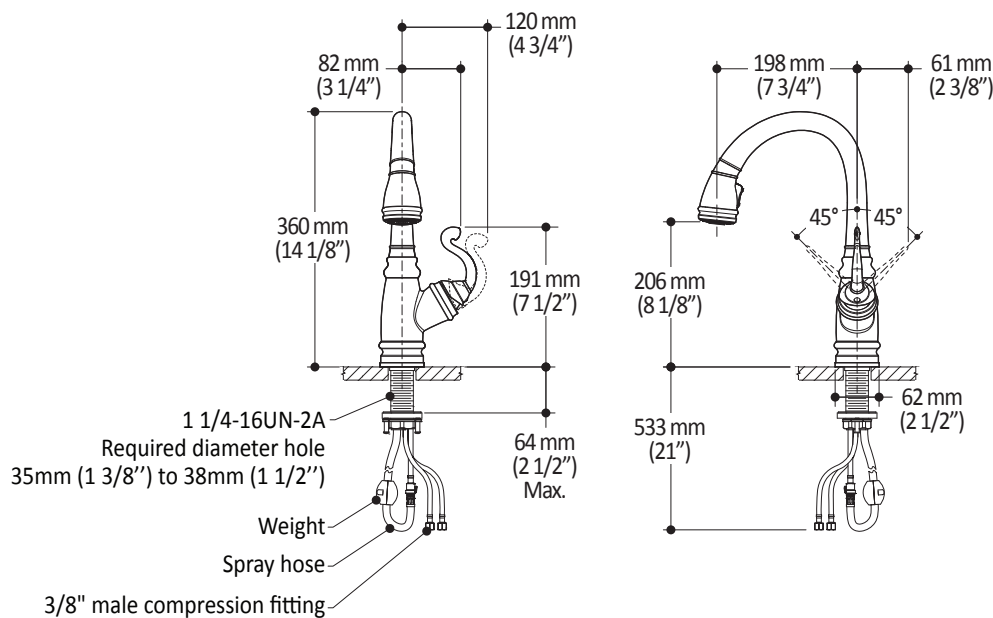

WARRANTY

Kalia Inc. guarantees all aspects of its products to be free of defects in material and workmanship for normal residential use. **Refer to the warranty included with the Kalia products for details.**

Product dimensions: