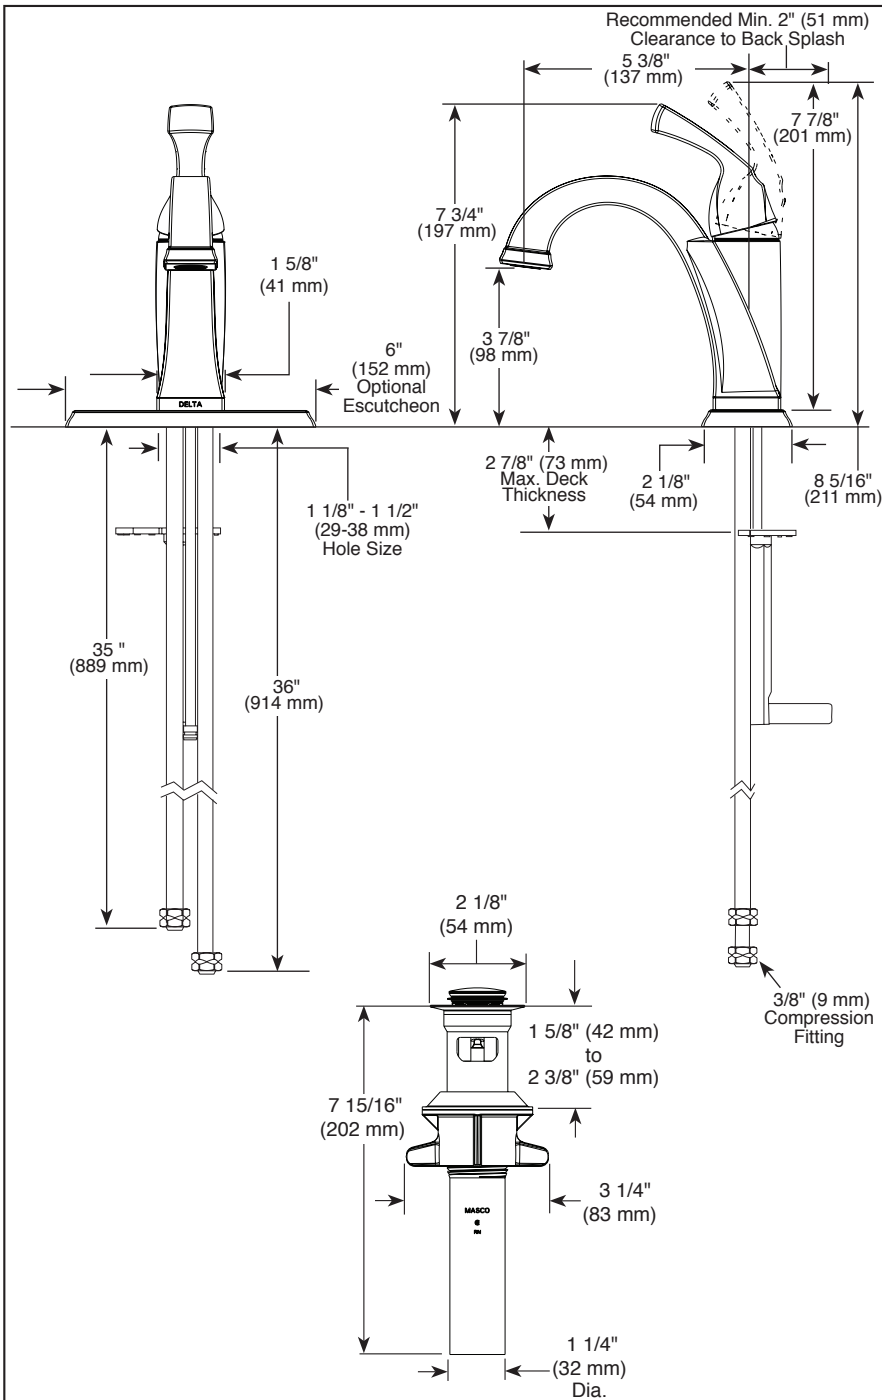

see what Delta can do™

BATHROOM FAUCETS

- Dryden™ Collection
- Single Handle Deck Mount

FEATURES:

- DIAMOND Seal® Technology

STANDARD SPECIFICATIONS:

- Max flow rate 1.2 gpm @ 60 psi, 4.5 L/min @ 414 kPa
- One or three hole mount (escutcheon optional, not included)
- Diamond coated ceramic cartridge
- Solid brass fabricated body
- 1/4" O.D. straight, staggered PEX supply tubes
- Models have metal drain with push pop-up type fitting with plated flange and stopper
- Optional red/blue indicator ring provided with model

COMPLIES WITH:

- ASME A112.18.1 / CSA B125.1
- ASME A112.18.2 / CSA B125.2
- Indicates compliance to ICC/ANSI A117.1 - Valve control only
- EPA WaterSense®

Submitted Model No.: _____

Specific Features: _____