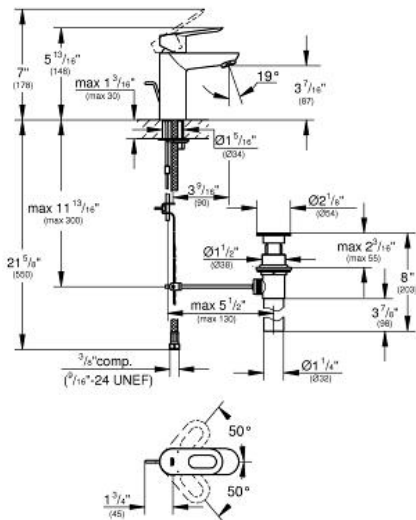

BAULOOP
4" Centerset Bathroom Faucet
MODEL # 23084000

Pure Freude an Wasser

GROHE America, Inc | 200 North Gary Avenue, Suite G, Roselle, IL 60172
Phone: +1 (800) 444-7643 | Fax: +1 (800) 225-2778 | us-customerservice@grohe.com

Product Description:
4" Centerset Bathroom Faucet

Standard Specification:

- Single hole installation
- Metal lever
- 1 1/8" ceramic cartridge
- Chrome Finish
- Flow control
- Includes waste-set drain assembly
- Stainless steel flex lines
- Quick installation system
- Max Flow Rate: 1.5 gpm (5.7 L/min)

Applicable Codes & Standards:

- Energy Policy Act of 1992
- NSF 61
- ASME A112.18.1/CSA B125.1
- US Federal and State material regulations
- EPA WaterSense®
- ICC/ANSI A117.1

Color:

- 23084000 StarLight Chrome