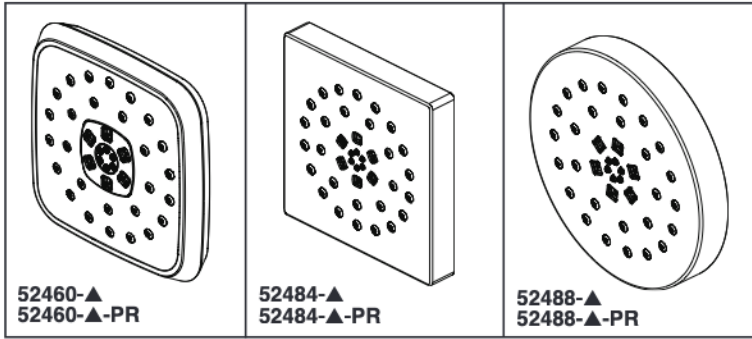

see what Delta can do™

SHOWER HEAD

■ H₂Okinetic® Shower Head

Submitted Model No.: _____

Specific Features: _____

52460-▲
52460-▲-PR

52484-▲
52484-▲-PR

52488-▲
52488-▲-PR

▲ Designate proper finish suffix

Delta reserves the right (1) to make changes in specifications and materials, and (2) to change or discontinue models, both without notice or obligation. Dimensions are for reference only. See current full-line price book or www.deltafaucet.com for finish options and product availability.

STANDARD SPECIFICATIONS

- Max flow rate 1.75 gpm at 80 psi, 6.6 L/min @ 550 kPa
- Shower head with four spray settings - pause is a non-positive shut-off
- Lever changes spray settings
- The ball joint swivel angle is 44° (22° per side)
- Metal ball connector for durability, easy installation
- Standard 1/2"-14 NPT pipe fitting