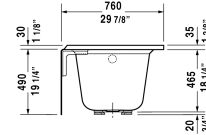

Architec Bathtub with panel height 19 1/4" # 70035600000090

| < 60" Inch > |

Bathtub with panel height 19 1/4"	Dimension	Weight	Order number
rectangle, with integrated panel and flange, drain left, cUPC listed			
Colors			
00 White			
Variant			
Base tub	60" x 30" Inch	88 lb	70035600000090
Accessory for bathtub			
Tub feet (included)			790161
Flange clips 6 pcs., (included)			790160
Chromed cover fits 791255 00 0 00 1000 drain for Architec # 700353 - 700356, # 700407 - 700408			791225
Waste and overflow Brass body drain, Chrome for Architec # 700353 - 700356, # 700407 - 700408			791255
Waste and overflow Plastic body drain, Chrome for Architec # 700353 - 700356, # 700407 - 700408			791224

All drawings contain the necessary measurements which are subject to standard tolerances. They are stated in inch & mm and are non-binding. Exact measurements, in particular for customized installation scenarios, can only be taken from the finished ceramic piece.