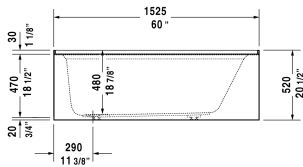

Architec Bathtub with panel height 19 1/4" # 70035600000090

| < 60" Inch > |

Bathtub with panel height 19 1/4"	Dimension	Weight	Order number
rectangle, with integrated panel and flange, drain left, cUPC listed			
Colors			
00 White			
Variant			
Base tub	60" x 30" Inch	88 lb	70035600000090
Accessory for bathtub			
Tub feet (included)			790161
Flange clips 6 pcs., (included)			790160
Chromed cover fits 791255 00 0 00 1000 drain for Architec # 700353 - 700356, # 700407 - 700408			791225
Waste and overflow Brass body drain, Chrome for Architec # 700353 - 700356, # 700407 - 700408			791255
Waste and overflow Plastic body drain, Chrome for Architec # 700353 - 700356, # 700407 - 700408			791224

All drawings contain the necessary measurements which are subject to standard tolerances. They are stated in inch & mm and are non-binding. Exact measurements, in particular for customized installation scenarios, can only be taken from the finished ceramic piece.