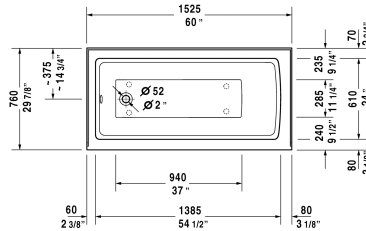

Architec Bathtub with panel height 19 1/4" # 70035600000090

| < 60" Inch > |

Bathtub with panel height 19 1/4"	Dimension	Weight	Order number
rectangle, with integrated panel and flange, drain left, cUPC listed			
Colors			
00 White			
Variant			
Base tub	60" x 30" Inch	88 lb	70035600000090
Accessory for bathtub			
Tub feet (included)			790161
Flange clips 6 pcs., (included)			790160
Chromed cover fits 791255 00 0 00 1000 drain for Architec # 700353 - 700356, # 700407 - 700408			791225
Waste and overflow Brass body drain, Chrome for Architec # 700353 - 700356, # 700407 - 700408			791255
Waste and overflow Plastic body drain, Chrome for Architec # 700353 - 700356, # 700407 - 700408			791224

All drawings contain the necessary measurements which are subject to standard tolerances. They are stated in inch & mm and are non-binding. Exact measurements, in particular for customized installation scenarios, can only be taken from the finished ceramic piece.