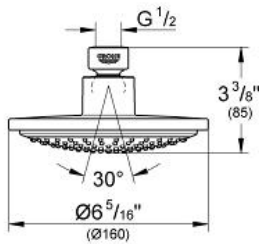

# EUPHORIA COSMOPOLITAN 160 Shower Head 1 Spray

MODEL # 28233000

Pure Freude  
an Wasser

**Product Description:**  
EUPHORIA COSMOPOLITAN 160  
Shower Head 1 Spray

**Standard Specification:**

- Rain spray pattern (1 spray-rain)
- Rotating ball joint  $\pm 15^\circ$
- 1/2" Connection thread
- **GROHE DreamSpray** perfect spray pattern
- **GROHE StarLight** chrome finish
- **SpeedClean** anti-lime system
- Suitable for instantaneous heater
- Min. recommended pressure: 15 psi (1.0 bar)