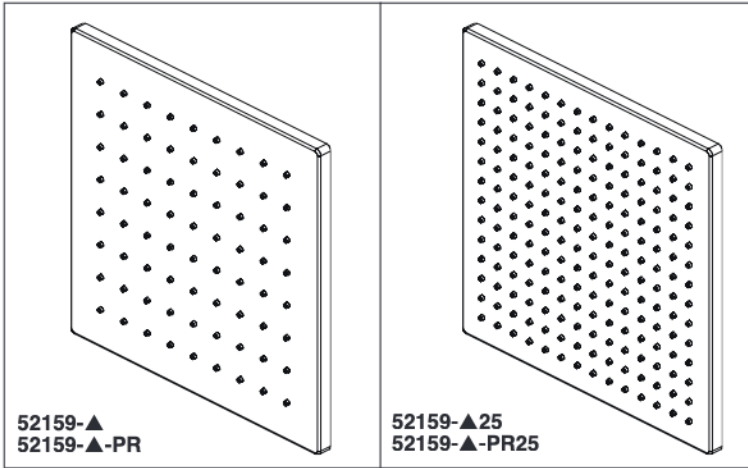

see what Delta can do™

RAINCAN SHOWER HEAD

■ Single-Setting Raincan Shower Head

FEATURES:

- Touch-Clean® Nozzles
- Lumicoat™ Finish (-PR models only)
- Lumicoat™ Finishes easily wipe clean without cleaners and chemicals on the products most commonly touched areas

STANDARD SPECIFICATIONS:

- Max flow rate 1.75 gpm @ 80 psi, 6.6 L/min @ 550 kPa (52159▲)
- Max flow rate 2.5 gpm @ 80 psi, 9.5 L/min @ 550 kPa (52159▲-25)
- Metal ball connector for durability
- Ball connector swivel angle is 36° (18° per side)
- Standard 1/2"-14 NPT pipe fitting

COMPLIES WITH:

- ASME A112.18.1 / CSA B125.1
- EPA WaterSense® - Applies to 52159-▲ and 52159-▲-PR only

Submitted Model No.: _____

Specific Features: _____

▲ Designate proper finish suffix

Delta reserves the right (1) to make changes in specifications and materials, and (2) to change or discontinue models, both without notice or obligation. Dimensions are for reference only. See current full-line price book or www.deltafaucet.com for finish options and product availability.