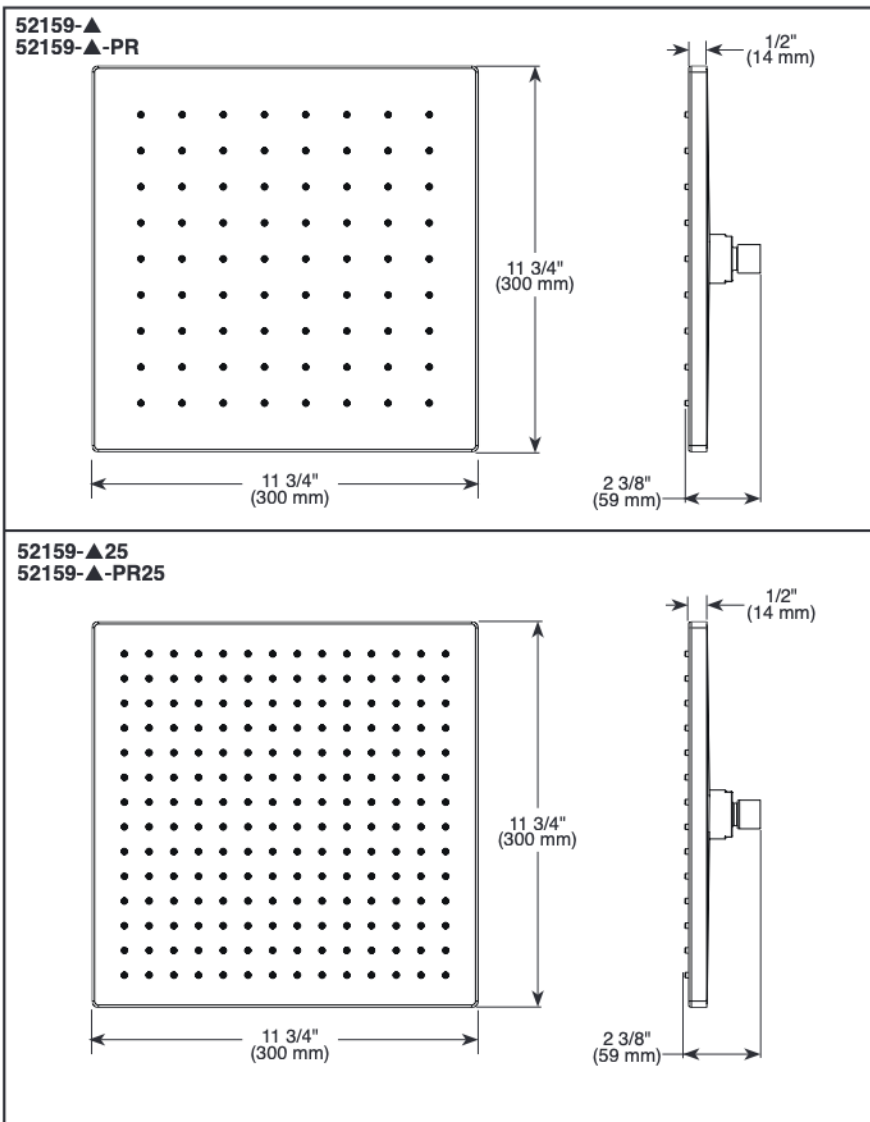

STANDARD SPECIFICATIONS:

- Max flow rate 1.75 gpm @ 80 psi, 6.6 L/min @ 550 kPa (52159▲)
- Max flow rate 2.5 gpm @ 80 psi, 9.5 L/min @ 550 kPa (52159▲-25)
- Metal ball connector for durability
- Ball connector swivel angle is 36° (18° per side)
- Standard 1/2"-14 NPT pipe fitting

COMPLIES WITH:

- ASME A112.18.1 / CSA B125.1
- EPA WaterSense® - Applies to 52159-▲ and 52159-▲-PR only

Submitted Model No.: _____

Specific Features: _____

▲ Designate proper finish suffix

Delta reserves the right (1) to make changes in specifications and materials, and (2) to change or discontinue models, both without notice or obligation. Dimensions are for reference only. See current full-line price book or www.deltafaucet.com for finish options and product availability.