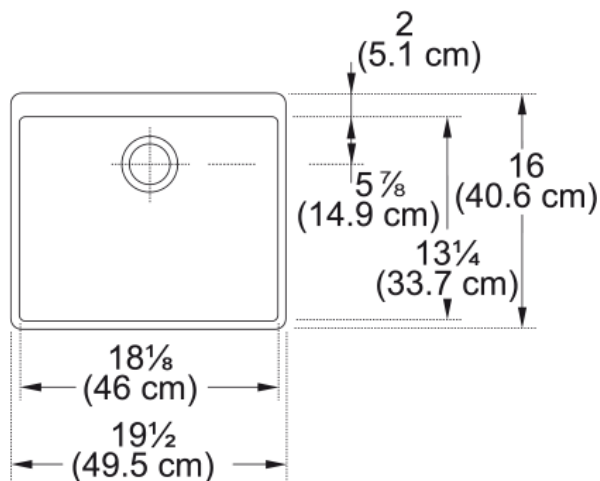

Manor House Fireclay Sink - MHK110-20WH | 130.0066.192

Technical Data

Aspect

Sink type	Sink
Type of material	Fireclay
Number of bowls	1
Color	White
Finish	Glossy

Product Dimensions

Exterior size: right to left	19.764
Exterior size: front to back	15.748
Large bowl size: right to left	17.756
Large bowl size: front to back	12.638
Large bowl: depth	5.866

Installation

Minimum cabinet size	21"
----------------------	-----

Product specifications

Installation type	Drop-in
Drain hole	3 1/2"
Position of drainer	No drainer

Product identification

Product brand	FRANKE
Product family	None
Collection	Manor House
Certified by	IAPMO

Features

Drainers number	No drainer
Product reversibility	No
Faucet ledge	No
Strainer assembly included	No

Features

Strainer assembly type	No waste kit
Overflow	No
Number of faucet holes	No faucet hole
Soap dispenser hole	No