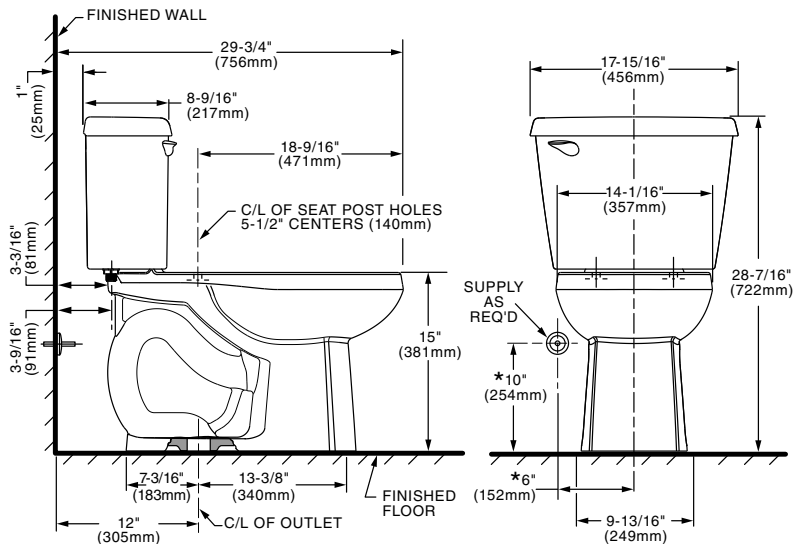

Colony® 3 Elongated 12" Rough Toilet

250CA.104

- Combination bowl and tank, less seat
- High Efficiency Toilet (HET), ultra-low consumption (4.8 Lpf/1.28 gpf), utilizes 20% less water
- Meets EPA WaterSense® criteria
- PowerWash® rim scrubs bowl with each flush
- 3" flush valve with 2" trapway for optimal flushing performance
- 12" (305mm) rough-in
- Generous 9" x 8" water surface area
- Color matched trip lever is supplied
- Limited lifetime warranty on chinaware, limited 2 year warranty on all mechanical parts and limited 1 year warranty on seat which is purchased separately

- 3437C.101 Elongated Bowl**
- 4425A.104 Tank**

Nominal Dimensions:
 29-3/4" x 17-15/16" x 28-7/16"
 (756 x 456 x 722mm)

Fixture only. Toilet seat, wax ring and supply line are purchased separately.

Compliance Certifications - Meets or Exceeds the Following Specifications:

- ASME A112.19.2/CSA B45.1 for Vitreous China Fixtures
- US EPA WaterSense® Specification for HETs

NOTES:

THIS TOILET IS DESIGNED TO ROUGH-IN AT A MINIMUM DIMENSION OF 305MM (12") FROM FINISHED WALL TO C/L OF OUTLET. SUPPLY NOT INCLUDED WITH FIXTURE AND MUST BE ORDERED SEPARATELY. * DIMENSION SHOWN FOR LOCATION OF SUPPLY IS SUGGESTED.

IMPORTANT: Dimensions of fixtures are nominal and may vary within the range of tolerances established by ANSI Standard A112.19.2. These measurements are subject to change or cancellation. No responsibility is assumed for use of superseded or voided pages.