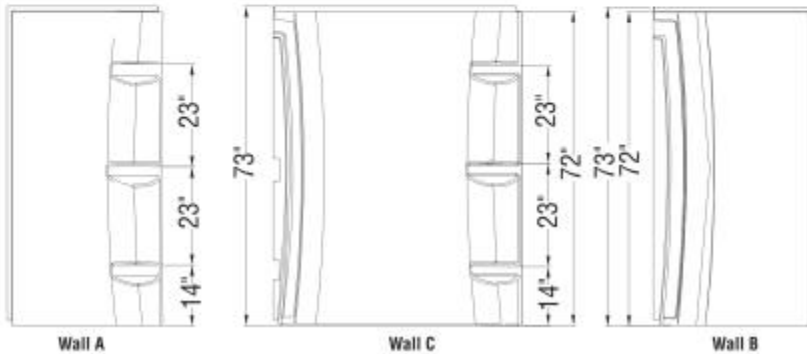

All dimensions are approximate. Structure measurements must be verified against the unit to ensure proper fit.

Project: _____

Contractor: _____

Representative: _____

Date: _____

Tel: _____

Notes: _____

MAAX