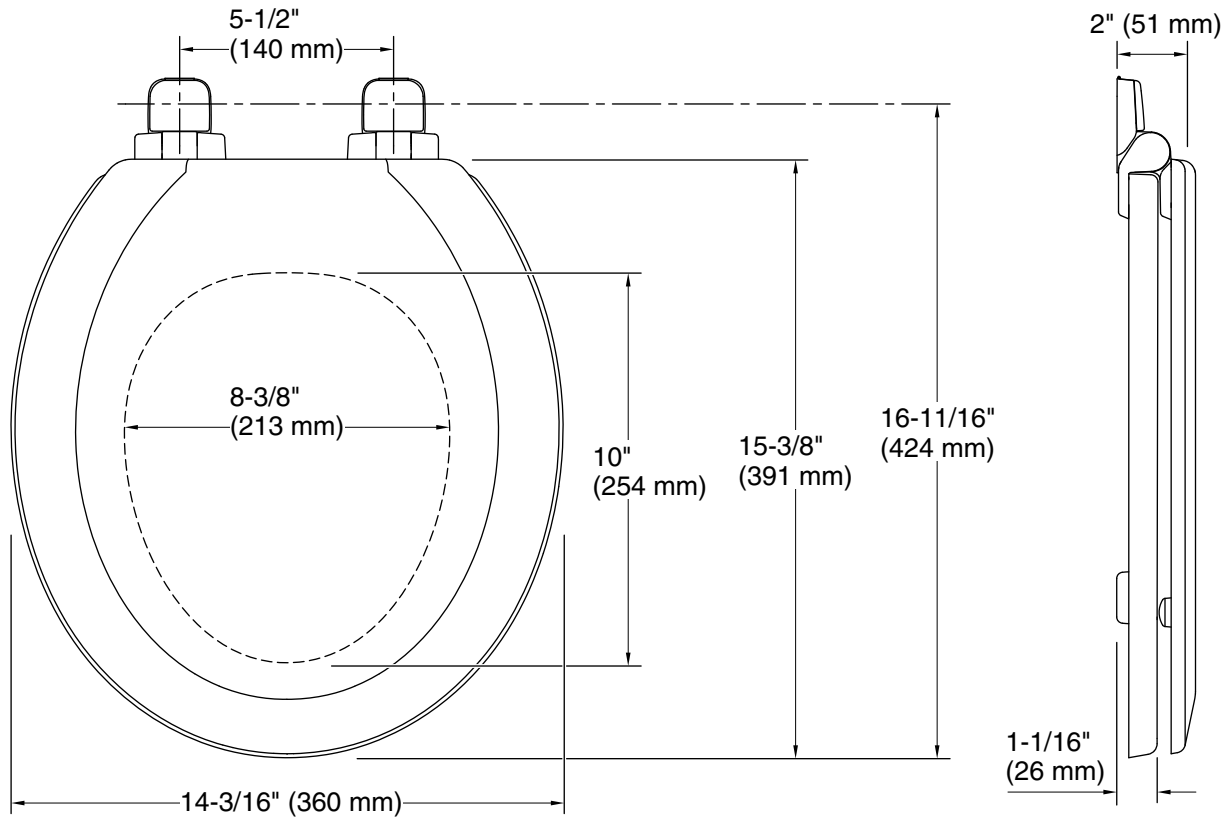

Technical Information

All product dimensions are nominal.

Seat shape type: Round-front
Seat front type: Closed-front
Seat-mounting holes: 5-1/2" (140 mm)