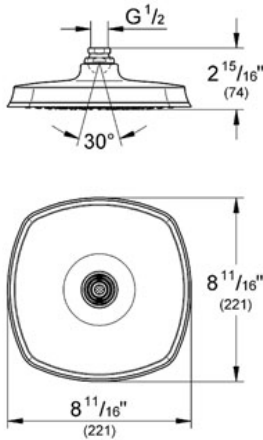

RAINSHOWER® GRANDERA™ 210

Head shower 1 spray

MODEL # 27976

GROHE CANADA, INC. | 5900 Avebury Road, Mississauga, Ontario, Canada L5R 3M3
Phone: 905-271-2929 | Fax: 905-271-9494 | info@grohe.ca

Pure Freude
an Wasser

GROHE

Product Description:

Head shower 1 spray

Standard Specification:

- Metal
- GROHE EcoJoy® 2.4 g flow limiter
- GROHE DreamSpray® perfect spray pattern
- GROHE StarLight® finish
- SpeedClean anti-lime system
- Suitable for instantaneous heater
- Min. recommended pressure 15 psi