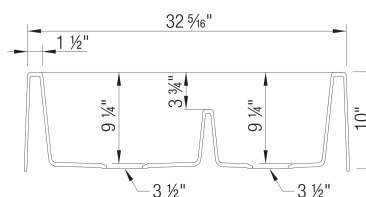

Design and planning tips

- Min cabinet size: 36 in (915 mm)
- Bowl Depth: 9,25 in (235.0 mm)
- Apron front height: 10 in (254 mm)
- Rim thickness: 1.5 in (38 mm)

Specifications:

Cabinet template, Installation instructions, 3 1/2" (90 mm) stainless steel strainer, Limited lifetime warranty

Apron Front depth: 10" (254 mm)

Rim thickness: 1 1/2" (38 mm)

Depending on cabinet construction, a different cabinet size may be required. Consult the cabinet manufacturer.

This sink requires a custom installation. Exact cutout size is based on installation preferences. Please use actual sink for templating.