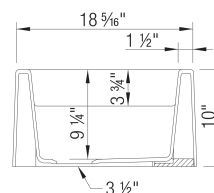

Optional Accessories

Sink Grid	402339
CapFlow Strainer Cover	517666
Floating Grid	406533
Sink Grid	402340
Beech Cutting Board	235010

Warranty

Limited lifetime warranty on all sinks and faucets. One-year warranty on all accessories and soap dispensers.

Code/Standards Compliance

BLANCO sinks and faucets are third-party tested and certified to CSA, cUPC, ANSI/ASME, IAPMO and NSF standards and listed by applicable certification bodies. For more information on individual product listings, contact our office or listing organization.

Need support? Learn more by watching our sink & faucet How-to videos:

<https://www.blanco.com/ca-en/support/how-to-videos/how-to-videos-for-sinks/>