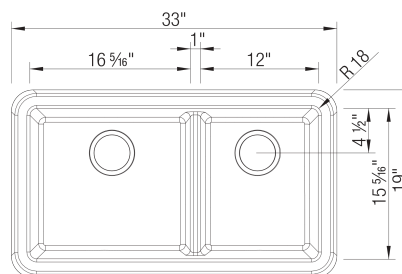

Design and planning tips

- Min cabinet size: 36 in (915 mm)
- Bowl Depth: 9,25 in (235.0 mm)
- Apron front height: 10 in (254 mm)
- Rim thickness: 1.5 in (38 mm)

Specifications:

Cabinet template, Installation instructions, 3 1/2" (90 mm) stainless steel strainer, Limited lifetime warranty

Apron Front depth: 10" (254 mm)

Rim thickness: 1 1/2" (38 mm)

Depending on cabinet construction, a different cabinet size may be required. Consult the cabinet manufacturer.

This sink requires a custom installation. Exact cutout size is based on installation preferences. Please use actual sink for templating.