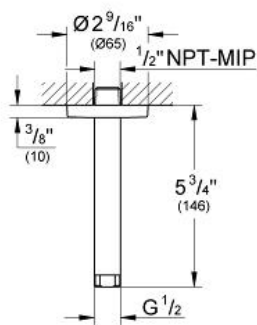

RAINSHOWER
6" Ceiling Shower Arm
MODEL # 27217000

Pure Freude
an Wasser

GROHE

Product Description:
RAINSHOWER
6" Ceiling Shower Arm

Standard Specification:

- 6" spout reach
- 1/2" (13 mm) NPT Male Threads

Applicable Codes & Standards: