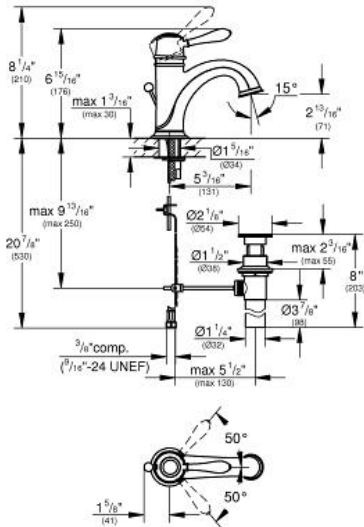

FAIRBORN  
Single-lever basin mixer 1/2"  
MODEL # 23399000

Pure Freude  
an Wasser

GROHE CANADA, INC. | 5900 Avebury Road, Mississauga, Ontario, Canada L5R 3M3  
Phone: 905-271-2929 | Fax: 905-271-9494 | info@grohe.ca

**Product Description:**  
Single-lever basin mixer 1/2"

**Standard Specification:**

- GROHE EcoJoy technology for less water and perfect flow
- Single hole installation
- Metal lever handle
- GROHE SilkMove 28 mm ceramic cartridge
- GROHE StarLight chrome finish
- Adjustable flow rate limiter
- Adjustable minimum flow rate 2.5 l/min
- Flow control
- Pop-up waste set
- Quick installation system
- Stainless steel flex lines
- Max Flow Rate: 1.5 gpm (5.7 L/min)
- 20" stainless steel braided steel flexible supply lines

**Color:**

□ 23399000 chrome