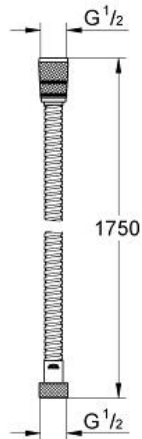

# ROTAFLEX METAL LONGLIFE 69" Metal Hose (1750mm)

MODEL # 28025000

GROHE CANADA, INC. | 5900 Avebury Road, Mississauga, Ontario, Canada L5R 3M3  
Phone: 905-271-2929 | Fax: 905-271-9494 | info@grohe.ca

*Pure Freude  
an Wasser*

**GROHE**  
WAVE

**Product Description:**  
**ROTAFLEX METAL LONGLIFE**  
**69" Metal Hose (1750mm)**

**Standard Specification:**

- 69" (1750mm)
- Metal
- Longlife
- Strengthened model
- Tensile strength 500 N  
Pressure resistance: up to 16 bar
- Heat resistance 75°C
- AntiFold bend proof
- Universal connection G 1/2" x 1/2" (13mm x 13mm)
- Rotation cone for Twist-free function  
Cone with silicone tape to prevent the turning of the hand shower during the usage
- **GROHE StarLight** chrome finish