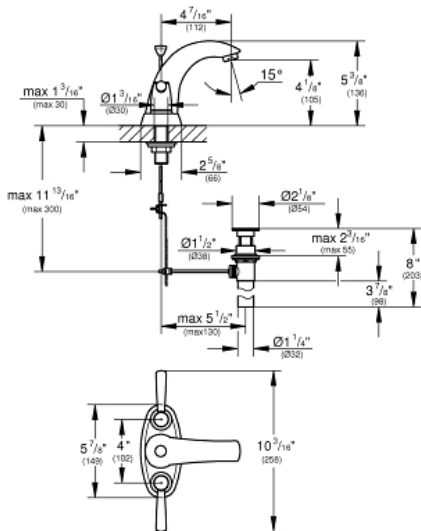

ARDEN  
4" Centerset Bathroom Faucet  
MODEL # 20388000

GROHE CANADA, INC. | 5900 Avebury Road, Mississauga, Ontario, Canada L5R 3M3  
Phone: 905-271-2929 | Fax: 905-271-9494 | info@grohe.ca

Pure Freude  
an Wasser

**Product Description:**  
ARDEN  
4" Centerset Bathroom Faucet

- Standard Specification:**
- Solid brass body
  - GROHE EcoJoy technology for less water and perfect flow

- Applicable Codes & Standards:**
- Energy Policy Act of 1992
  - NSF 61
  - ASME A112.18.1/CSA B125.1
  - US Federal and State material regulations
  - EPA WaterSense®
  - ICC/ANSI A117.1
  - LOGO NSF