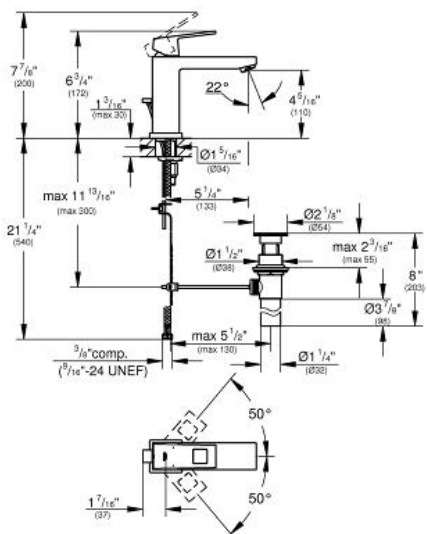

EUROCUBE

Single-lever basin mixer 1/2" M-Size

MODEL # 23670000

GROHE CANADA, INC. | 5900 Avebury Road, Mississauga, Ontario, Canada L5R 3M3
 Phone: 905-271-2929 | Fax: 905-271-9494 | info@grohe.ca

Pure Freude
an Wasser

Product Description:
 Single-lever basin mixer 1/2"
 M-Size

- Standard Specification:**
- Single hole installation
 - Metal lever handle
 - **GROHE SilkMove** 28 mm ceramic cartridge
 - With temperature limiter
 - **GROHE StarLight** finish
 - **GROHE EcoJoy**
 - Pop-up waste set 1 1/4"
 - Stainless steel flex lines