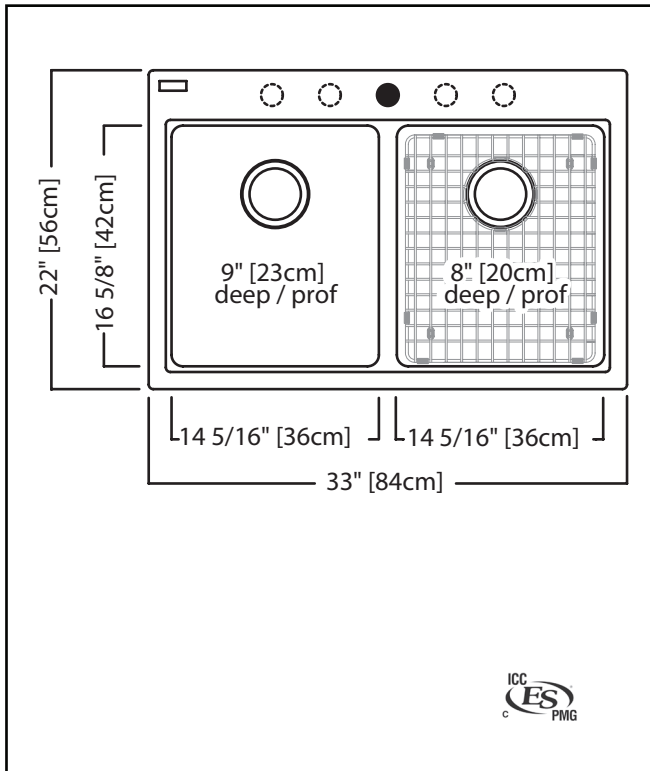

KINDRED

GRANITE SERIES

DOUBLE BOWL 33" TOPMOUNT/ DROP IN SINK

- MODEL: KGDL2233-9CH (CHAMPAGNE)
- MODEL: KGDL2233-9ON (ONYX)
- MODEL: KGDL2233-9ES(MOCHA)
- MODEL: KGDL2233-9SM (STORM)
- MODEL: KGDL2233-9SG (SHADOW GREY)

TECHNICAL FEATURES

OVERALL SINK SIZE (OD)	22" FB x 33" LR
EQUAL BOWL SIZES (ID)	16 5/8" FB x 14 5/16" LR x 9" DP
MINIMUM CABINET SIZE	36"
CORNER RADIUS	20 mm
DRAIN HOLE LOCATION	Rear
INSTALLATION TYPE	Topmount/Drop In
SOUND DAMPENING	Natural Sound Absorbing
WEIGHT	61.3 lbs
WARRANTY	Limited Lifetime
COUNTRY OF ORIGIN	Slovakia