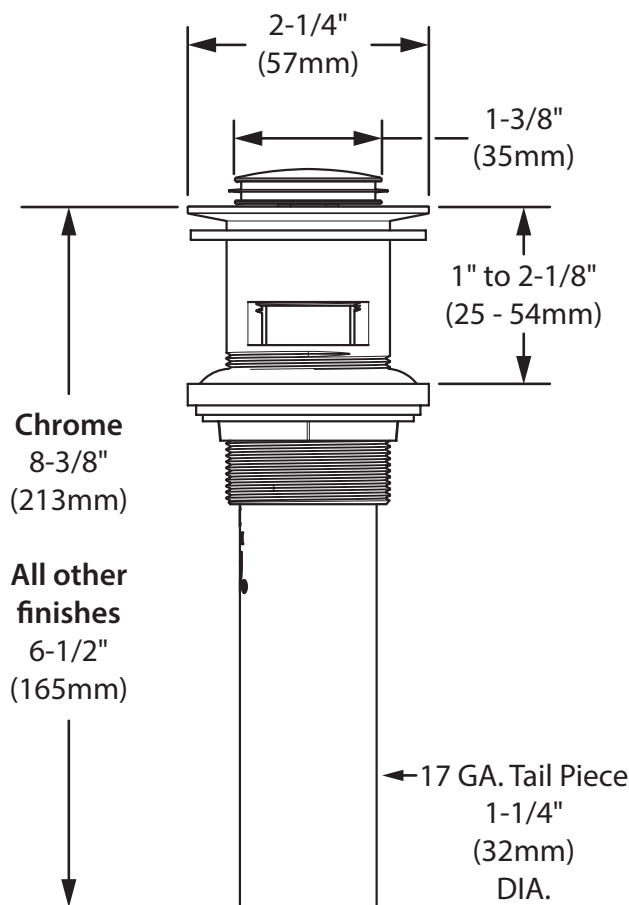

Buy it for looks. Buy it for life.®

Specifications

1-1/4" Push Button Drain with Overflow

Models: 131553 series

DESCRIPTION

- Metal construction with various finishes identified by suffix
- Spring loaded push button waste assembly
- With overflow

Visit www.moen.com/support for complete details and limitations

CRITICAL DIMENSIONS

(DO NOT SCALE)