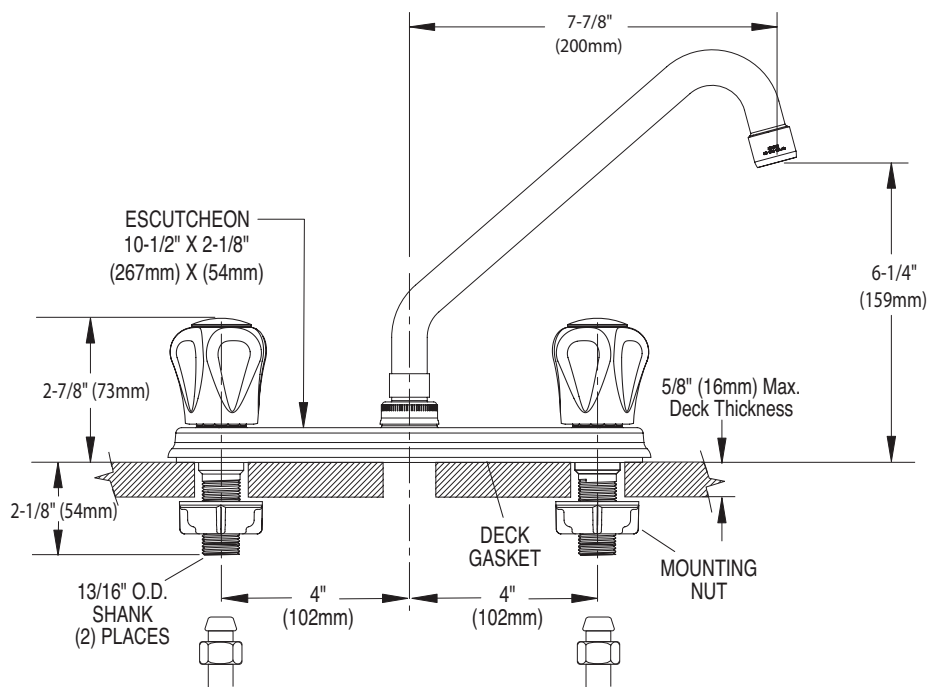

Buy it for looks. Buy it for life.®

Specifications

DESCRIPTION

- Chrome plated metal construction
- 1/2" quick connect connections

OPERATION

- Acrylic knob style handles
- Operate the faucet by rotating either handle in a counterclockwise manner to open, and clockwise to close

FLOW

- Spout flow is limited to 1.5 gpm (5.7 L/min) at 60 psi

CARTRIDGE

- 1224 cartridge design
- Nonmetallic and stainless steel material

STANDARDS

- Third party certified to meet ASME A112.18.1/CSA B125.1 and all specifications referenced therein

Model: 77925 - Chrome Handle
77926 - Acrylic Handle

NOTE: THIS FAUCET IS DESIGNED TO BE INSTALLED THROUGH 3 HOLES, 1" MIN. DIA.

CRITICAL DIMENSIONS

(DO NOT SCALE)