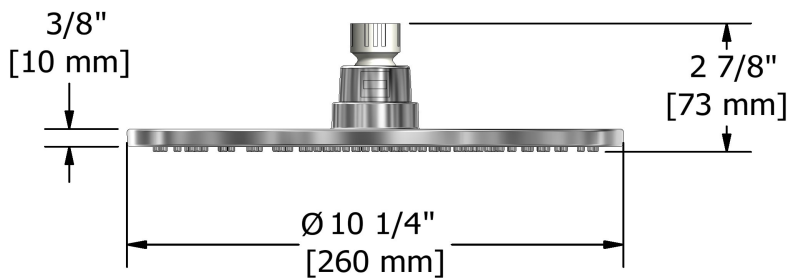

25 cm (10") Plastic shower head
430

Specifications

Descriptions

- ½" inlet female NPT
- Swivel
- Scale-free

Available colors

- C : Chrome

Available flows

- 7.6 L/min, 2.0 gpm (US) 60psi
- 5.69 L/min, 1.5 gpm (US) 60psi (**430-15**)
- 6.7 L/min, 1.8 gpm (US) 60psi (**430-WS**) *

EPA certification applicable to the indicated model only

Certifications

- CSA B125.1
- ASME A112.18.1
- CMR248 Approval

Sizes, models and finishes may differ from those presented.

Warranty

This **Riobel Inc.** product you have purchased carries a Limited Lifetime Warranty on the chrome, PVD finish, blacks and all working parts and is guaranteed from the initial purchase date against all manufacturing defects. All other finishes, including plastic components, are guaranteed for one year. All electric and/or electronic parts are covered by a 5-year limited warranty.