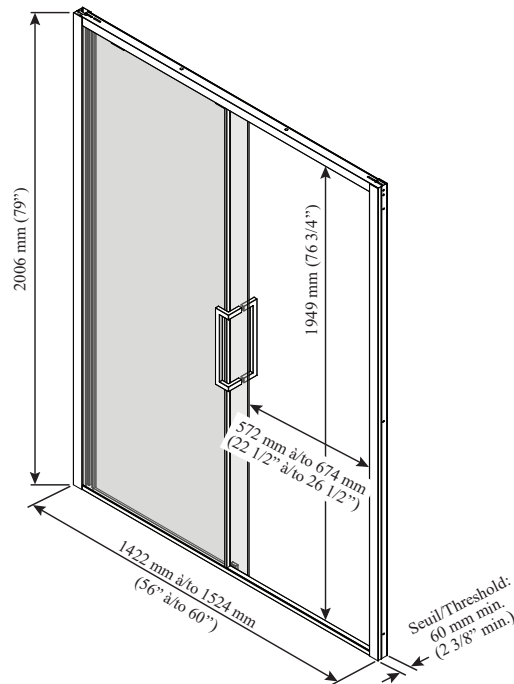

WARRANTY

Kalia Inc. guarantees all aspects of its products to be free of defects in material and workmanship for normal residential use. Refer to the warranty included with the **Kalia** products for details.

DR1841-160-003
DR1842-160-003
Right-opening shown