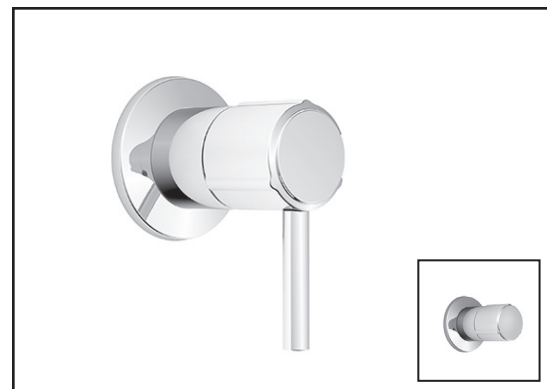

ONCE UPON A TIME...WATER®

BF1153 3/4" Volume Control Valve and Decorative Trim

SPECIFICATIONS

Features

- Solid brass construction
- No visible screw
- Water 3/4" female inlet NPT threaded
- Optional lever included

Colors (Finishes)

- Chrome: BF1153-110

Certifications

The specified model meets or exceeds the following standards;

Installation Notes

This product must be installed following the installation instructions provided.