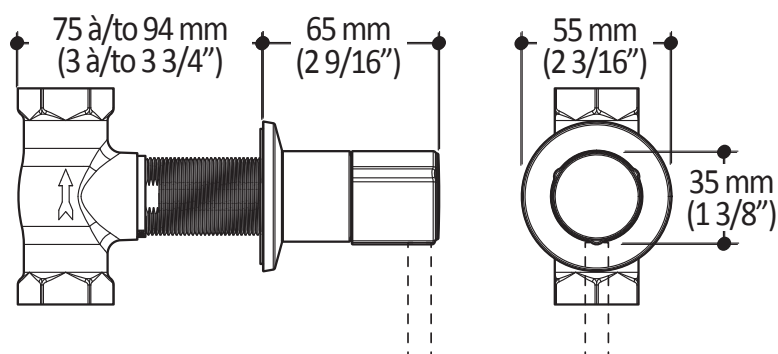

ONCE UPON A TIME...WATER®

BF1153 3/4" Volume Control Valve and Decorative Trim

SPECIFICATIONS

Features

- Solid brass construction
- No visible screw
- Water 3/4" female inlet NPT threaded
- Optional lever included

Product dimensions:

Important : Dimensions are approximated and are subject to changes. Please refer to the installation instructions.

ONCE UPON A TIME...WATER®

1355, 2nd Street, Industrial Park
Sainte-Marie (Québec)
Canada G6E 1G9