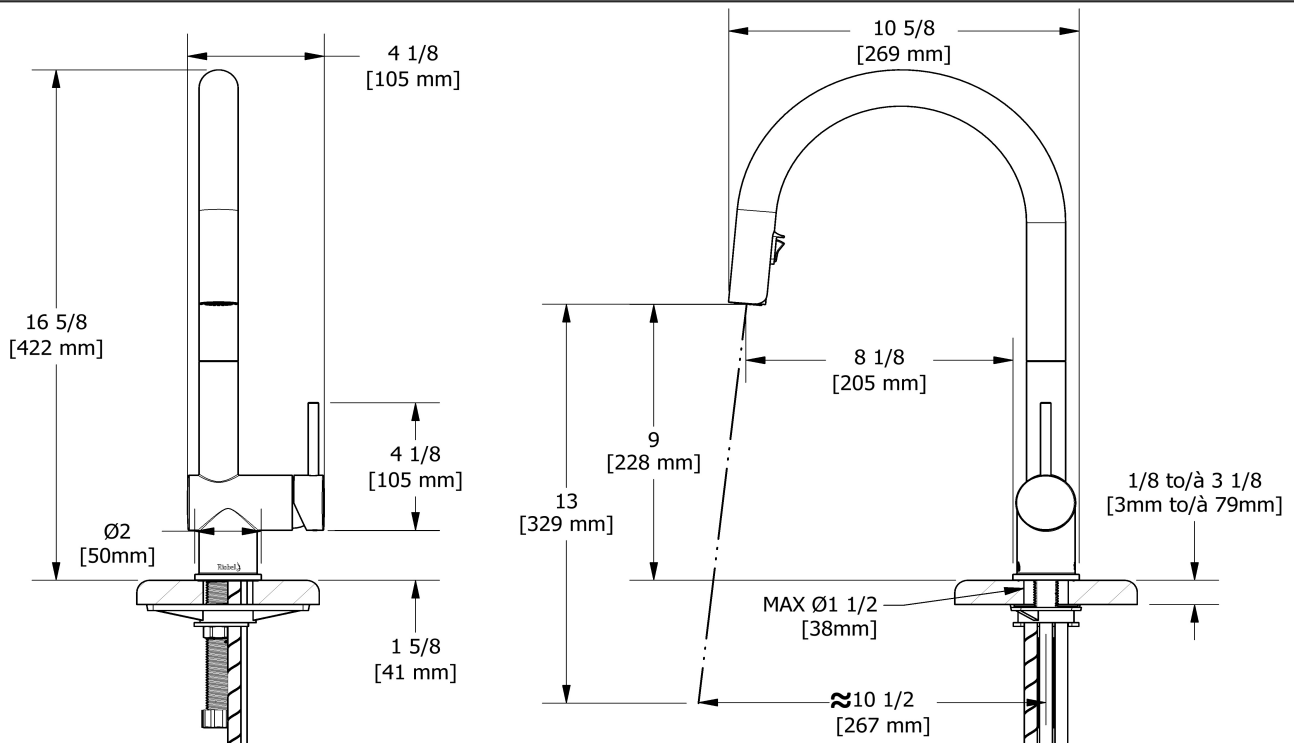

Certifications

- CSA B125.1
- NSF/ANSI standard 61 and 372
- ASME A112.18.1

UPC®