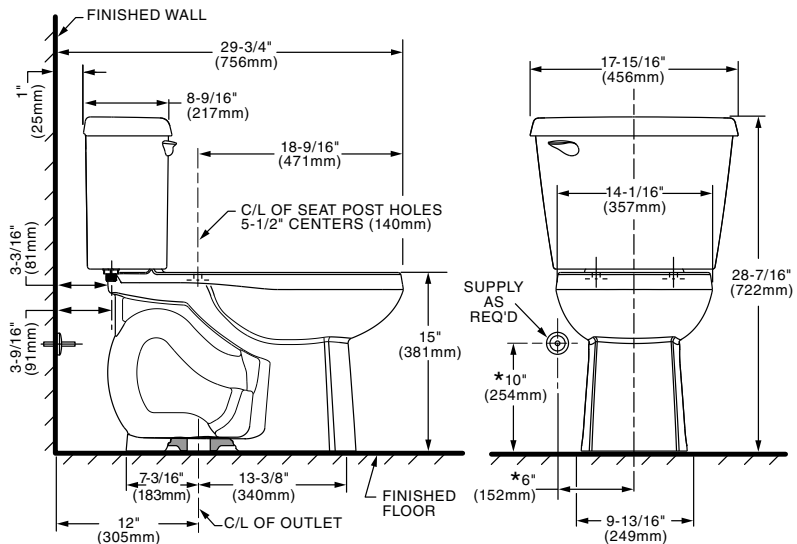

Colony® 3 Elongated 12" Rough Toilet

□ 250CA.104

- Combination bowl and tank, less seat
- High Efficiency Toilet (HET), ultra-low consumption (4.8 Lpf/1.28 gpf), utilizes 20% less water
- Meets EPA WaterSense® criteria
- PowerWash® rim scrubs bowl with each flush
- 3" flush valve with 2" trapway for optimal flushing performance
- 12" (305mm) rough-in
- Generous 9" x 8" water surface area
- Color matched trip lever is supplied
- Limited lifetime warranty on chinaware, limited 2 year warranty on all mechanical parts and limited 1 year warranty on seat which is purchased separately

- 3437C.101 Elongated Bowl
- 4425A.104 Tank

Nominal Dimensions:
29-3/4" x 17-15/16" x 28-7/16"
(756 x 456 x 722mm)

Fixture only. Toilet seat, wax ring and supply line are purchased separately.

**Compliance Certifications -
Meets or Exceeds the Following Specifications:**

- ASME A112.19.2/CSA B45.1 for Vitreous China Fixtures
- US EPA WaterSense® Specification for HETs

NOTES:

THIS TOILET IS DESIGNED TO ROUGH-IN AT A MINIMUM DIMENSION OF 305MM (12") FROM FINISHED WALL TO C/L OF OUTLET. SUPPLY NOT INCLUDED WITH FIXTURE AND MUST BE ORDERED SEPARATELY. * DIMENSION SHOWN FOR LOCATION OF SUPPLY IS SUGGESTED.

IMPORTANT: Dimensions of fixtures are nominal and may vary within the range of tolerances established by ANSI Standard A112.19.2. These measurements are subject to change or cancellation. No responsibility is assumed for use of superseded or voided pages.