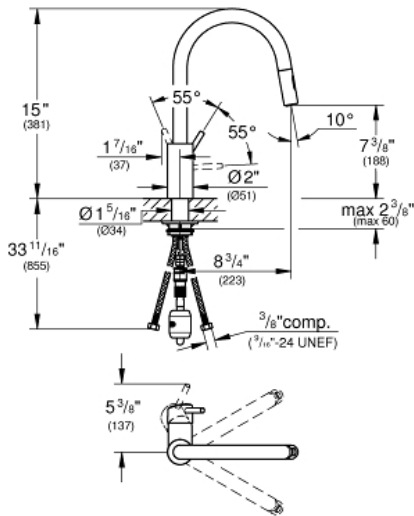

CONCETTO
Single-Handle Kitchen Faucet
MODEL # 3134910E

Pure Freude
an Wasser

Product Description:
CONCETTO
Single-Handle Kitchen Faucet

Standard Specification:

- High spout
- Single hole installation
- **GROHE StarLight** finish
- **GROHE SilkMove** 1.4" (35 mm) ceramic cartridge
- **GROHE EcoJoy** 1.5 gpm (5.7 l/min) flow restrictor
- GROHE Zero isolated inner water ways - lead and nickel free
- Flow strainer
- Swivel spout
- Integrated non-return valve
- Check valve included to prevent backflow
- Stainless steel flex lines
- **GROHE QuickFix** rapid installation system
- GROHE Limited Lifetime Warranty

Applicable Codes & Standards:

- Energy Policy Act of 1992
- NSF 61
- ASME A112.18.1/CSA B125.1
- US Federal and State material regulations
- ICC/ANSI A117.1
- CalGreen
- LOGO CEC

Color:

- 3134910E StarLight Chrome