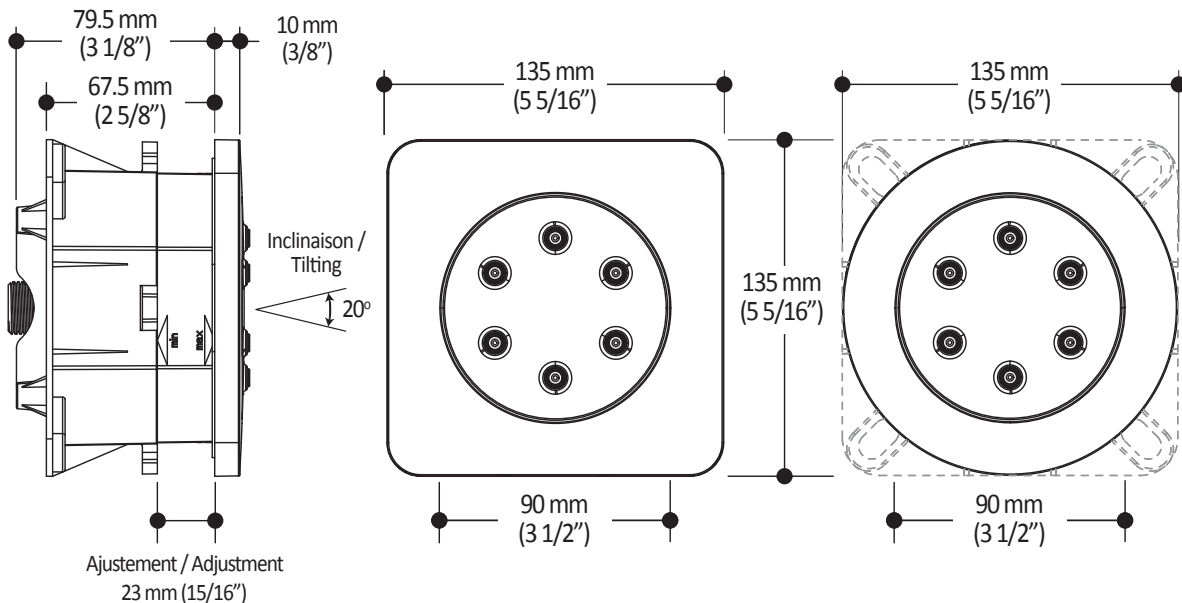

ONCE UPON A TIME...WATER®

104777 Body jet

SPECIFICATIONS

Features

- Male water inlet 1/2 NPT
- Solid brass water raceway
- 20° adjustable spray head
- Slim profile
- 23 mm (7/8") installation adjustment
- Round or square escutcheon trim finish
- Recessed box included

Colors (Finishes)

- Chrome : 104777-110

Certifications

The specified model meets or exceeds the following standards;

- ASME A112.18.1 / CSA B125.1

Packaging

- **Dimensions:** 370 mm x 190 mm x 205 mm (14 5/8" x 7 1/2" x 8 1/8")
- **Volume:** 0.014 m³ (0.51 pi³)
- **Total weight:** 0.66 kg (1.45 lb)

Maximum flow rate

- 3.8 litres/min. (1 gallons/min.) à 60 psi

Installation Notes

This product must be installed following the installation instructions provided.

WARRANTY

Kalia Inc. guarantees all aspects of its products to be free of defects in material and workmanship for normal residential use. **Refer to the warranty included with the Kalia products for details.**

Product dimensions:

Important: Dimensions are approximated and are subject to changes. Please refer to the installation instructions.

ONCE UPON A TIME...WATER®

1355, 2^e Rue, Parc industriel
Sainte-Marie (Québec)
Canada G6E 1G9