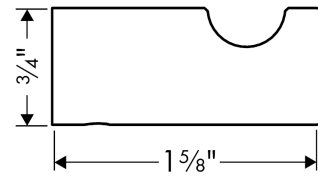

**Logis  
Hook**

Finishes : **chrome**    Part no. : **40511000**

**Description**

**Features**

- Brass
- Metal holder
- Wall-mounted

**Product image**

**Scale drawing**

Logis  
Hook