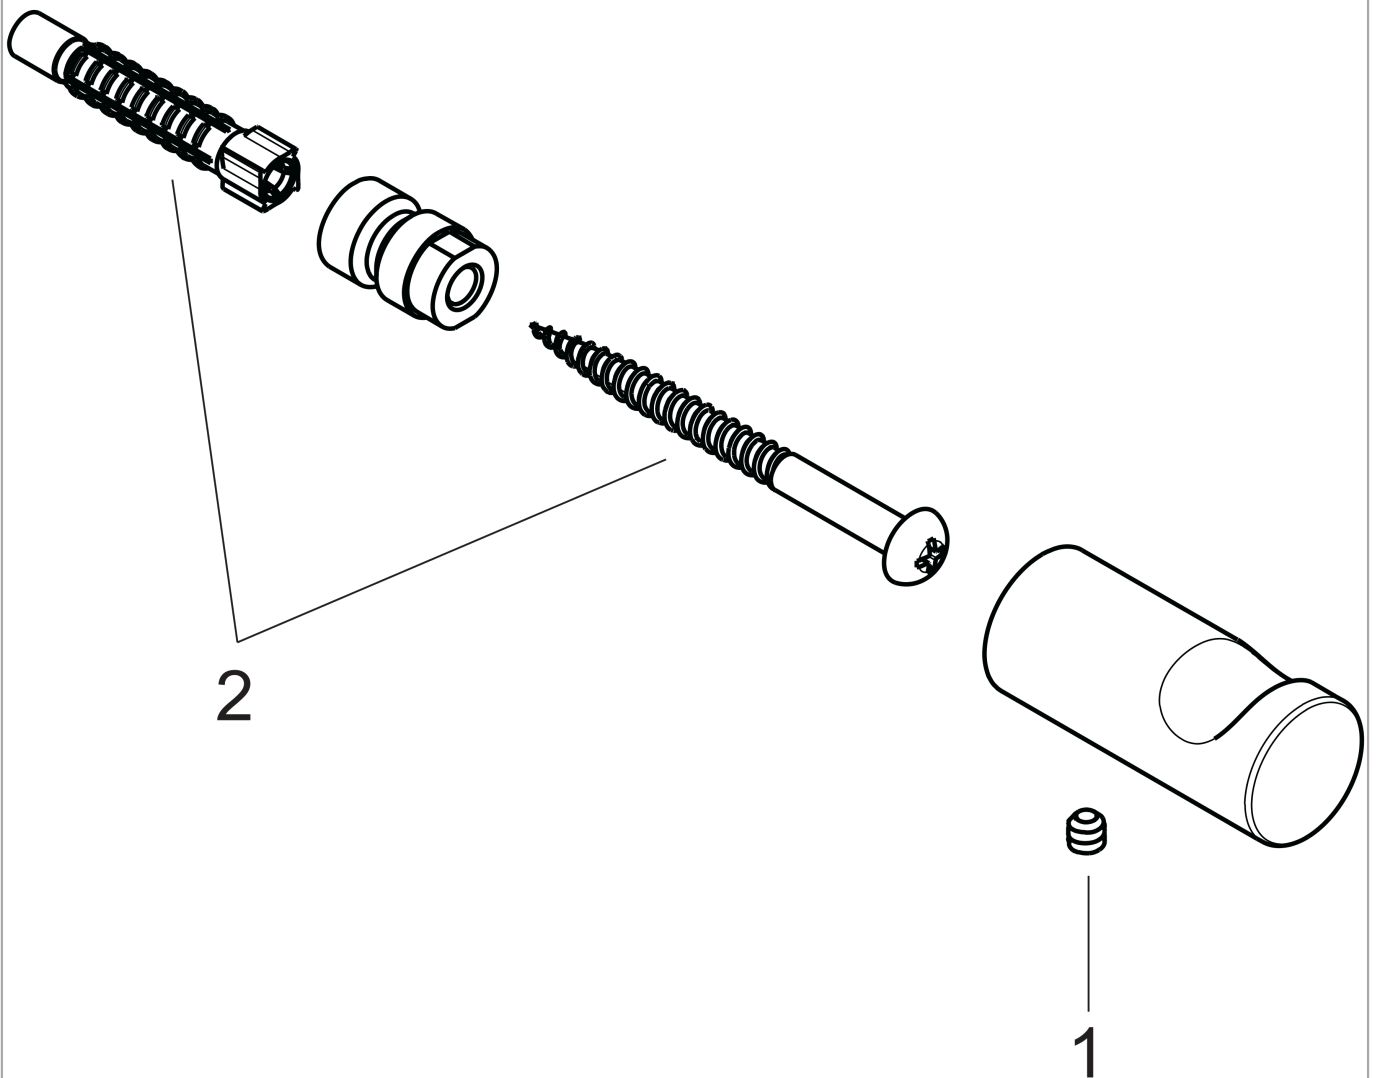

**Logis  
Hook**

Finishes : **chrome**    Part no. : **40511000**

**Description**

**Features**

- Brass
- Metal holder
- Wall-mounted

**Product image**

**Scale drawing**

Logis  
Hook

Finishes : **chrome**    Part no. : **40511000**

Exploded drawing

Year of production: >09/08

**Logis**

**Hook**

Finishes : **chrome**    Part no. : **40511000**

**Spare parts list**

Year of production: >**09/08**

<b>Pos.</b>	<b>Description</b>	<b>Part no.</b>	<b>PC</b>	<b>PU</b>
1	hollow set screw M4x4	98540000	0	1
2	mounting set	96179000	0	1