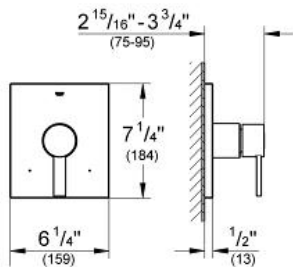

ALLURE
Pressure Balance Valve Trim
MODEL # 19375000

Pure Freude
an Wasser

GROHE

ADA

C

Product Description:

ALLURE

Pressure Balance Valve Trim

Standard Specification:

- Final installation set for:
- For use with GrohSafe Universal Pressure Balance Rough-In Valve (35 015 000)
- Metal escutcheon
- **GROHE StarLight** chrome finish
- Metal lever handle
- Escutcheon and shaft sealings
- Covered attachment