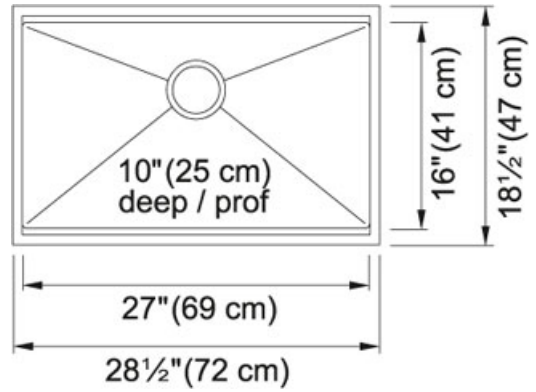

## Stainless Steel | 123.0202.228

FAMILY : Sinks | MODEL : KCS30-10-10A | FINISH : Stainless Steel | INSTALLATION TYPE : Dual Mount | SERIES : Kindred Collection

### TECHNICAL DATA

Width overall	18 1/2"
Length overall	28 1/2"
Width of large bowl	16"
Length of large bowl	27"
Depth of large bowl	10"
Cut-Out Template	Yes
Number of Bowls	1
Waste Outlet Diameter	3 1/2"
Faucet Hole	None
Type of Material	18 Gauge Stainless Steel
Surface Finish	Commercial Satin
Special feature	Accessory Rail
Cabinet Size	30"
Waste Kit Included	YES