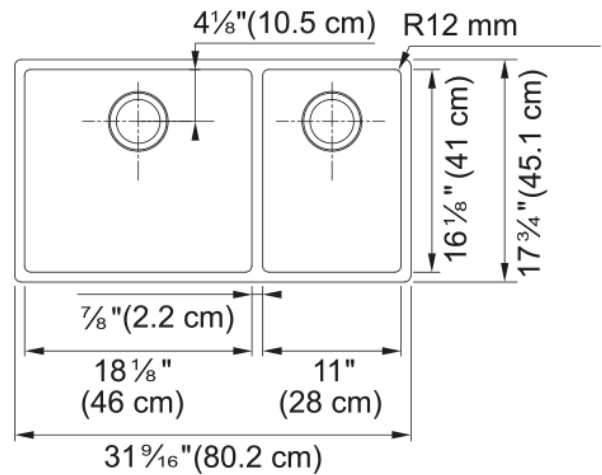

Cube Undermount Sink - CUX160-CA | 122.0577.781

Elevate your kitchen experience with the Cube Series from Franke - a hand-crafted undermount sink collection that seamlessly marries Swiss precision with contemporary elegance. Our Cube sinks redefine sophistication with a smooth bowl design, providing a clean, modern aesthetic that effortlessly complements your kitchen decor. The easy-to-clean Pearl finish enhances the sink's visual appeal and simplifies maintenance, resisting stains and water spots for a lasting, pristine shine. Transform your kitchen into a haven of style and functionality with the Cube Series - where precision, design, and ease-of-use converge for an exceptional sink experience.

Aspect

Sink type	Sink
Type of material	Stainless steel
Number of bowls	2
Color	Steel
Surface finish	Pearl

Product Dimensions

Exterior size: right to left	31.496
Exterior size: front to back	17.717
Large bowl size: right to left	18.11
Large bowl size: front to back	16.142
Large bowl: depth	9.055
Small bowl size: right to left	11.024
Small bowl size: front to back	16.142
Small bowl: depth	9.055

Installation

Minimum cabinet size	33"

Product specifications

Installation type	Undermount
Drain hole	3 1/2"
Position of drainer	No drainer

Product identification

Product brand	FRANKE
Product family	Maris
Collection	Cube
Certified by	IAPMO