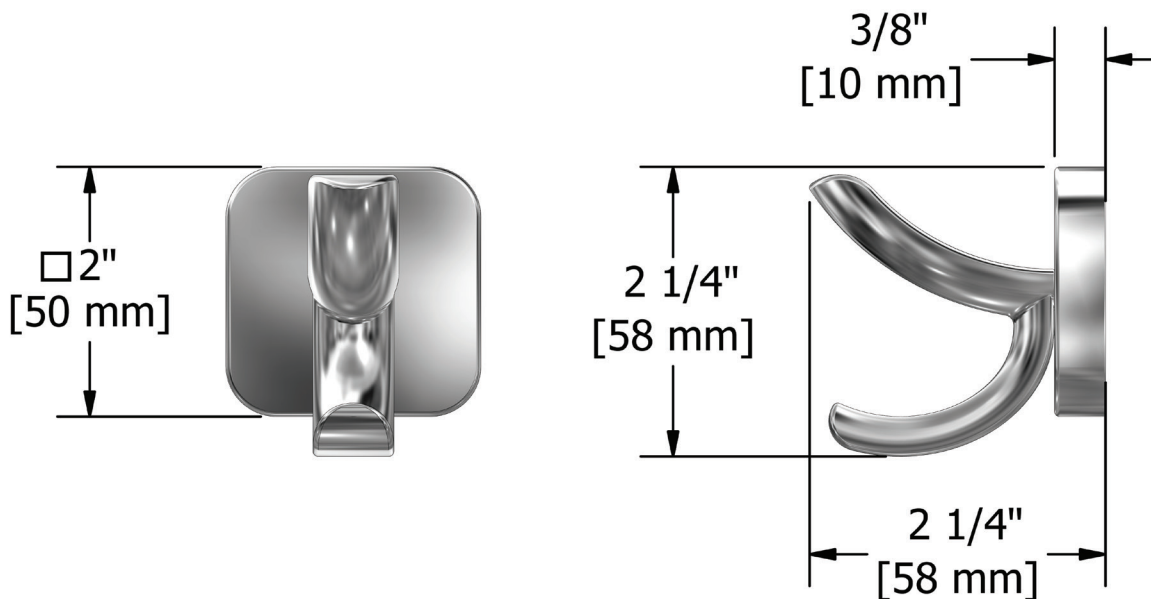

SPECIFICATIONS

DESCRIPTION

- Optimize space with this double hook for multiple robe/towel storage

WARRANTY

- Most products or parts carry "Limited Warranties" against manufacturing defects. For US customers please visit houseofrohl.com/support and for Canadian customers please visit houseofrohl.ca/support for complete product and finish warranty.

Salomé™
Double Robe Hook

MODEL: SA0

For warranty or additional information, contact:

U.S.A.
houseofrohl.com/support
1-800-777-9762

QUEBEC / MARITIMES / WESTERN CANADA
QUÉBEC / MARITIMES / OUEST CANADIEN
QUEBEC / MARITIMOS / CANADA OCCIDENTAL
houseofrohl.ca/support
1-866-473-8442