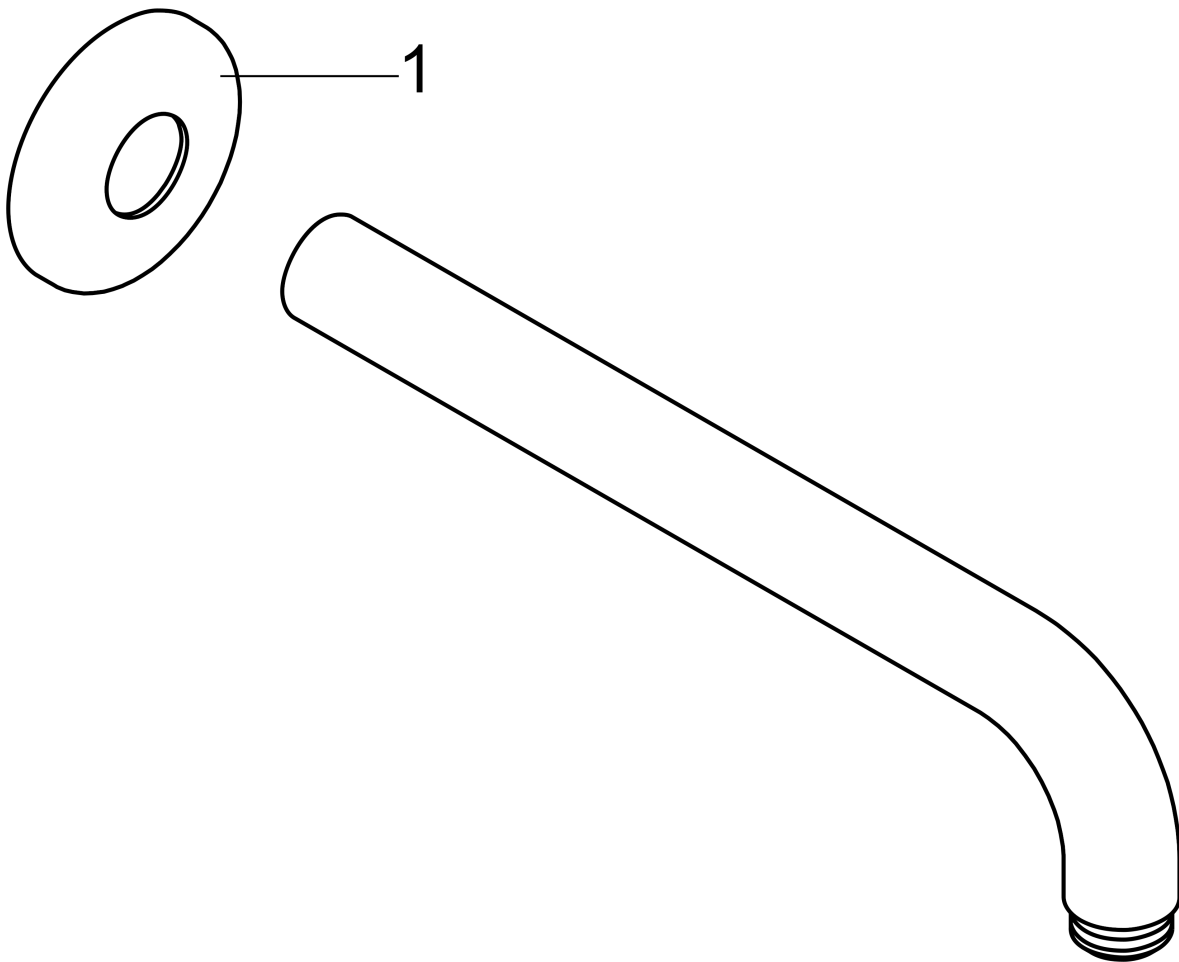

Showerarm Raindance 15"

Finish: **Brushed Nickel** Part no. : **27413821**

Exploded drawing

Year of production: **>08/04**

Showerarm Raindance 15"

Finish: **Brushed Nickel** Part no. : **27413821**

Spare parts list

Year of production: **>08/04**

Pos.	Description	Part no.	PC	PU
1	escutcheon	28454820	0	1