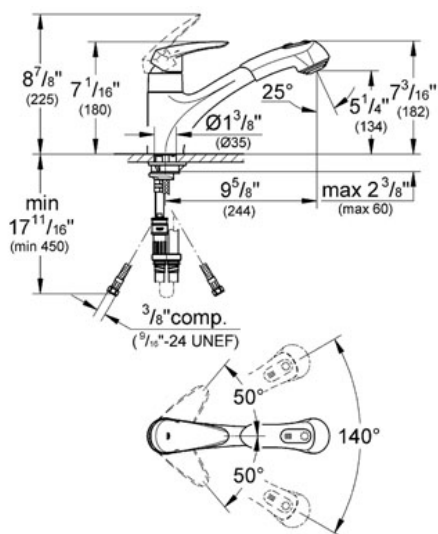

EURODISC
Single-lever sink mixer 1/2"
MODEL # 33330

GROHE CANADA, INC. | 5900 Avebury Road, Mississauga, Ontario, Canada L5R 3M3
Phone: 905-271-2929 | Fax: 905-271-9494 | info@grohe.ca

Pure Freude
an Wasser

Product Description:
Single-lever sink mixer 1/2"

Standard Specification:

- **Dual Spray Pull-Out**
- Single hole installation
- **GROHE SilkMove®** ceramic cartridge
- Adjustable flow rate limiter
- Swivel cast spout with stop limiter
- **SpeedClean** anti-lime system
- Locking Dual Spray Control - switches back and forth between regular flow and spray
- Stainless Steel Braided Flexible Supplies
- Quick installation system
- Single Lever Handle
- Spout Reach 9 5/8"
- Max Flow Rate 1.75 gpm (6.6 L/min)