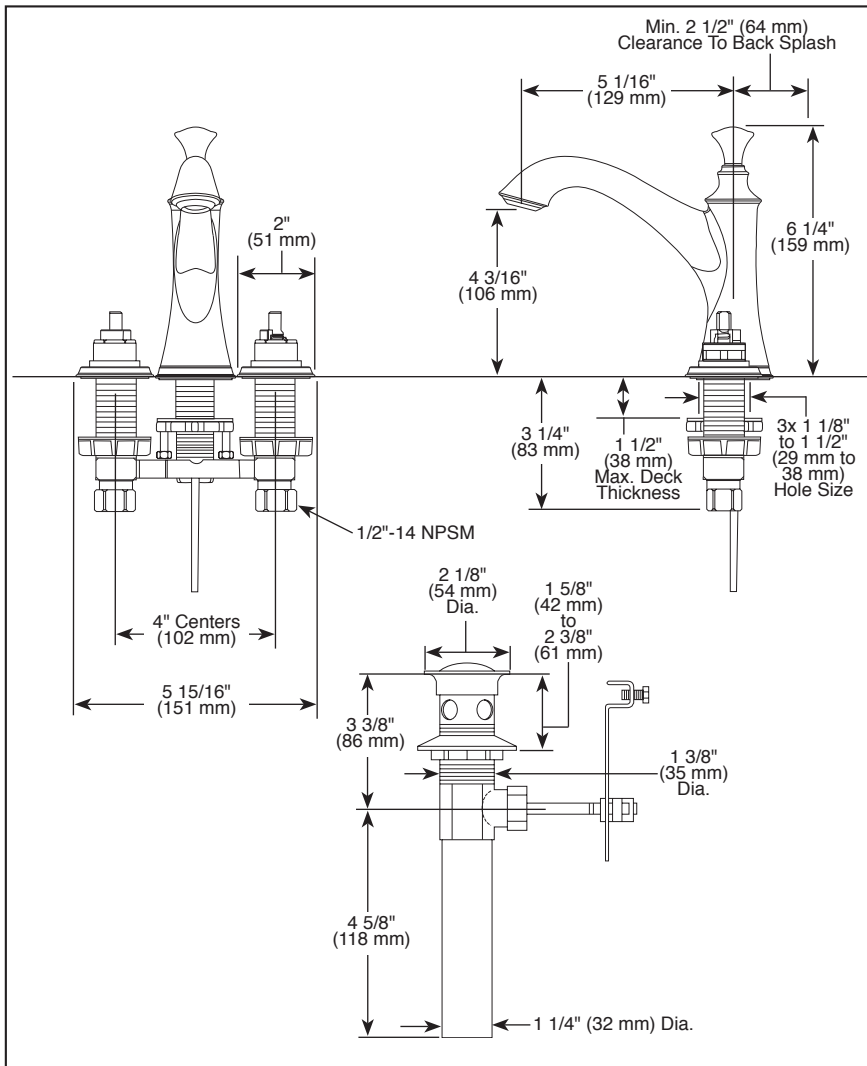

65505LF-▲LHP
65505LF-▲LHP-ECO

Submitted Model No.: _____

Specific Features: _____

▲ Designate Proper Finish Suffix

BRIZO®

MINI-WIDESPREAD LAVATORY FAUCETS

- Baliza® Bath Collection
- Two Handle Deck Mount
- 4" Mini-Widespread

STANDARD SPECIFICATIONS:

- Max. 1.50 gpm @ 60 psi, 5.70 L/min @ 414 kPa
- Max. (ECO modes only) 1.20 gpm @ 60 psi, 4.54 L/min @ 414 kPa
- Three hole mount
- LHP - Less Handle Program. See handle options blow
- Control mechanism shall be of the rotating ceramic cylinder type with 90° (1/4 turn) rotation
- Metal drain with pop-up type fitting with plated flange and stopper