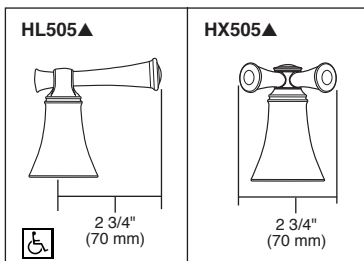

65505LF-▲LHP
65505LF-▲LHP-ECO

Submitted Model No.: _____

Specific Features: _____

▲ Designate Proper Finish Suffix

BRIZO®

MINI-WIDESPREAD LAVATORY FAUCETS

- Baliza® Bath Collection
- Two Handle Deck Mount
- 4" Mini-Widespread

STANDARD SPECIFICATIONS:

- Max. 1.50 gpm @ 60 psi, 5.70 L/min @ 414 kPa
- Max. (ECO modes only) 1.20 gpm @ 60 psi, 4.54 L/min @ 414 kPa
- Three hole mount
- LHP - Less Handle Program. See handle options blow
- Control mechanism shall be of the rotating ceramic cylinder type with 90° (1/4 turn) rotation
- Metal drain with pop-up type fitting with plated flange and stopper