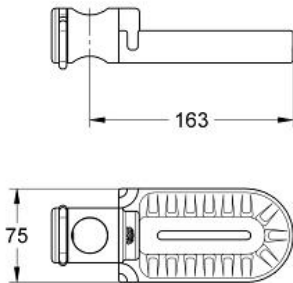

RELEXA
Soap Dish
MODEL # 28631000

Pure Freude
an Wasser

GROHE

Product Description:
RELEXA
Soap Dish

Standard Specification:

- For use with Shower Bar (28 620)
- GROHE StarLight chrome finish

Applicable Codes & Standards:

- Energy Policy Act of 1992
- ASME A112.18.1/CSA B125.1

Color:
□ 28631000 StarLight Chrome