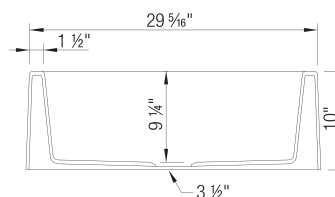

- Min cabinet size: 33 in (840 mm)
- Bowl Depth: 9,25 in (235.0 mm)
- Apron front height: 10 in (254 mm)
- Rim thickness: 1.5 in (38 mm)

Specifications:

Cabinet template, Installation instructions, 3 1/2" (90 mm) stainless steel strainer, Limited lifetime warranty

Apron Front depth: 10" (254 mm)

Rim thickness: 1 1/2" (38 mm)

Depending on cabinet construction, a different cabinet size may be required. Consult the cabinet manufacturer.

This sink requires a custom installation. Exact cutout size is based on installation preferences. Please use actual sink for templating.