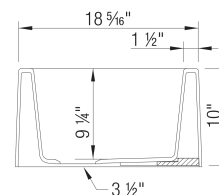

Optional Accessories

Floating Grid	406533
Sink Grid	406534
CapFlow Strainer Cover	517666
Beech Cutting Board	235010

Warranty

Limited lifetime warranty on all sinks and faucets. One-year warranty on all accessories and soap dispensers.

Code/Standards Compliance

BLANCO sinks and faucets are third-party tested and certified to CSA, cUPC, ANSI/ASME, IAPMO and NSF standards and listed by applicable certification bodies. For more information on individual product listings, contact our office or listing organization.

Need support? Learn more by watching our sink & faucet How-to videos:

<https://www.blanco.com/ca-en/support/how-to-videos/how-to-videos-for-sinks/>