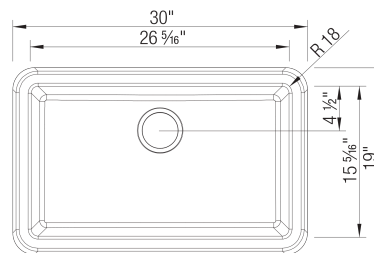

Sink Specifications

IKON 30 SILGRANIT

Colour	SKU
Anthracite	401831
Café	401832
White	401833
Cinder	401858
Biscuit	401863
Metallic Grey	401865
Truffle	401866
Concrete Grey	402262
Coal Black	402643

Design and planning tips

- Min cabinet size: 33 in (840 mm)
- Bowl Depth: 9,25 in (235.0 mm)
- Apron front height: 10 in (254 mm)
- Rim thickness: 1.5 in (38 mm)