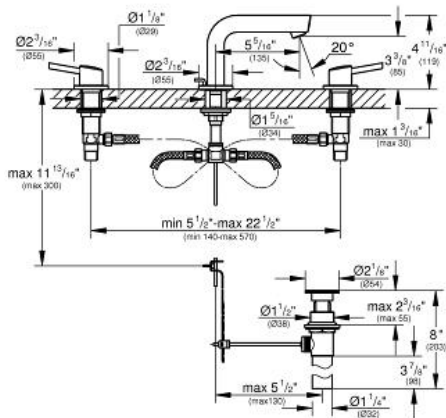

CONCETTO

8" Widespread Two-Handle Bathroom Faucet

MODEL # 20572001

Pure Freude
an Wasser

ADA

Product Description:

CONCETTO

8" Widespread Two-Handle Bathroom Faucet

Standard Specification:

- GROHE SilkMove
- GROHE StarLight chrome finish
- GROHE EcoJoy technology for less water and perfect flow
- GROHE QuickFix installation system
- Ceramic disc valves
- Metal pop-up drain
- Stainless steel flex lines
- Faucet height below 6" when in use
- Max flow rate: 1.2 gpm (4.56 L/min)
- ADA Compliant