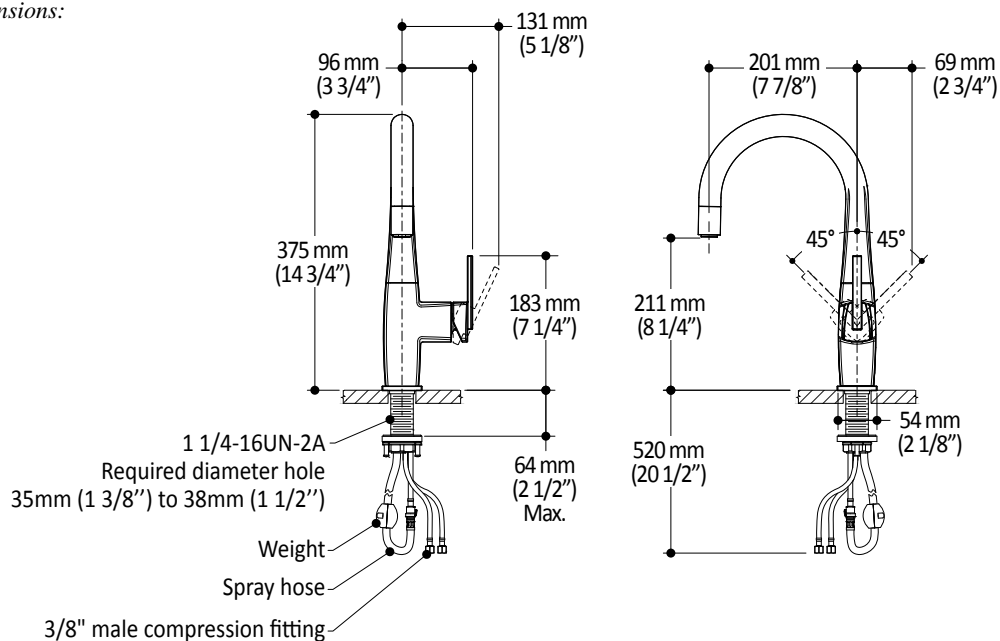

WARRANTY

Kalia Inc. guarantees all aspects of its products to be free of defects in material and workmanship for normal residential use. **Refer to the warranty included with the Kalia products for details.**

Product dimensions: