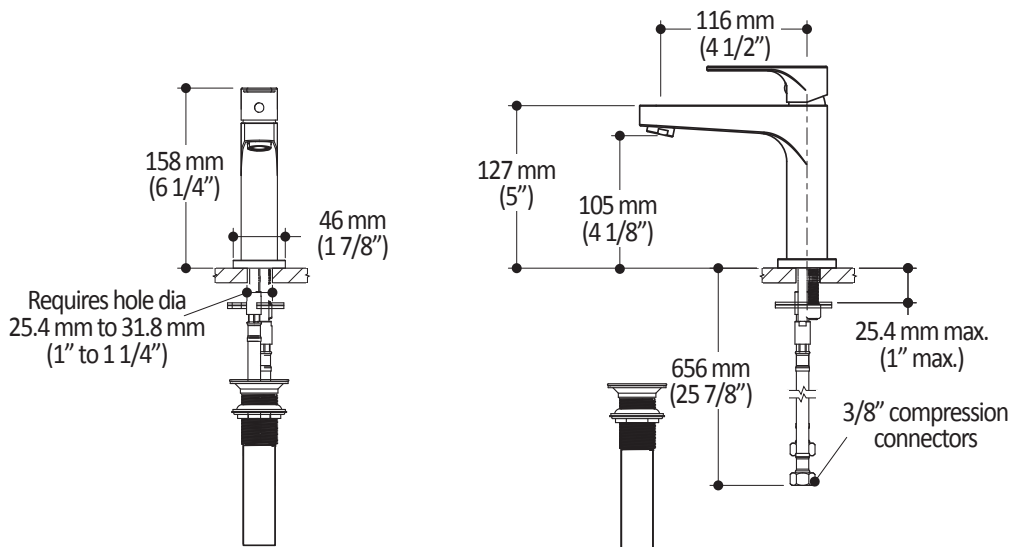

Kalia

ONCE UPON A TIME...WATER®

KONTOUR™

BF1285

Single Hole Lavatory Faucet With Push Drain

SPECIFICATIONS

Features

- Solid brass construction
- Aerated and hidden stream
- Single hole installation
- Push drain included
- Ceramic disc valve cartridge
- Lead Free: Low lead product (less than 0.25%)

Maximum flow rate

- 5.7 L/min (1.5 gpm) at 80 psi

Colors (Finishes)

- Chrome: BF1285-110
- White and chrome: BF1285-140
- Black and chrome: BF1285-150

Certifications

The specified model meets or exceeds the following standards:

Product dimensions:

Important: Dimensions are approximated and are subject to changes. Please refer to the installation instructions.

Kalia

ONCE UPON A TIME...WATER®

1355, 2^e Rue du Parc industriel
Sainte-Marie (Québec)
Canada G6E 1G9