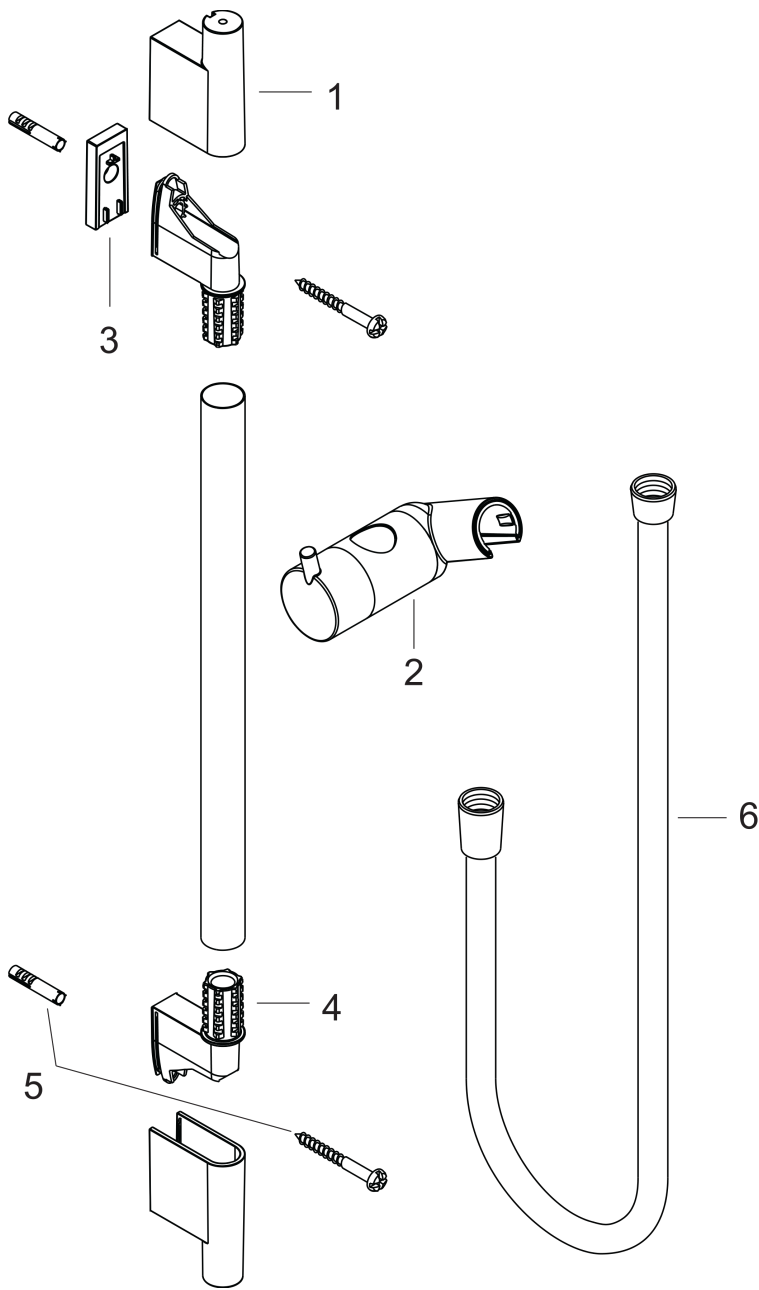

Unica
 Wallbar S, 36"
 Finishes : chrome Part no. : 28631000

Exploded drawing

Year of production: >04/05

Unica
Wallbar S, 36"
 Finishes : **chrome** Part no. : **28631000**

Spare parts list

Year of production: >04/05

Pos.	Description	Part no.	PC	PU
1	cover	97709000	0	1
2	support, assy	97651000	0	1
3	tile-matching-disk 7 mm	97450000	0	1
4	wall support	96275000	0	1
5	mounting set	96179000	0	1
6	shower hose Isiflex'B 1,60 m	28276000	0	1
7	shelf Casetta'S	28679000	0	1
8	clips for Casetta, Ø 22 mm	98717000	0	1