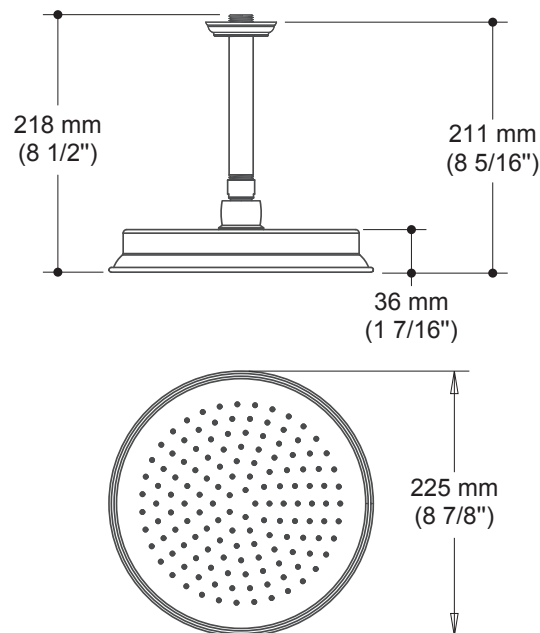

Important : Dimensions are approximated and are subject to changes. Please refer to the installation instructions.

ONCE UPON A TIME...WATER®

1355, 2nd Street, Industrial Park
Sainte-Marie (Québec)
Canada G6E 1G9

T 418-387-9090
1-877-GO-KALIA (1-87- 465-2542)
F 418 387-9089

KaliaStyle.com