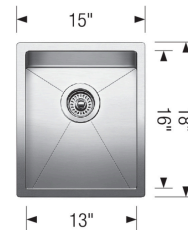

Optional Accessories

CapFlow Strainer Cover	517666
Sink Grid	406450
Colander	406462

Warranty

Limited lifetime warranty on all sinks and faucets. One-year warranty on all accessories and soap dispensers.

Code/Standards Compliance

BLANCO sinks and faucets are third-party tested and certified to CSA, cUPC, ANSI/ASME, IAPMO and NSF standards and listed by applicable certification bodies. For more information on individual product listings, contact our office or listing organization.

Need support? Learn more by watching our sink & faucet How-to videos:

<https://www.blanco.com/ca-en/support/how-to-videos/how-to-videos-for-sinks/>

BLANCO Canada Inc
100 Corporation Drive
Brampton ON L6S 6B5

Tel & Fax

Tel: 905-494-2400 Toll free: 1-877-425-2626
Fax: 905-494-2425 Toll free: 1-877-825-2626

While BLANCO strives to provide accurate information, all images and dimensions in this document are intended for reference only and are subject to change at any time without notice. This document is not intended for use as an installation guide. For technical installation details, refer to installation instructions provided with the product. BLANCO assumes no responsibility for the use of superseded or voided specifications.