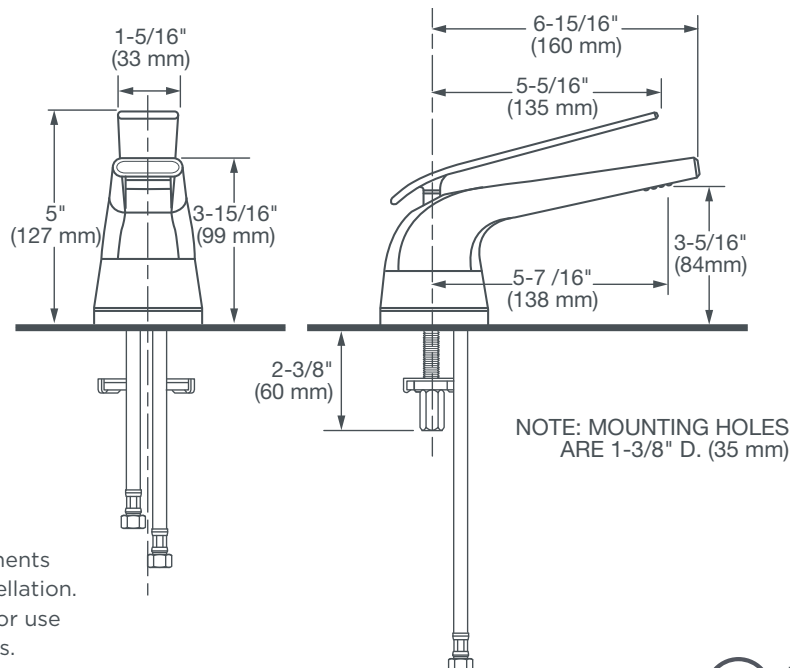

CALGreen

AVAILABLE FINISHES

Polished Chrome
Brushed Nickel
Platinum Nickel

FINISH CODE

100
144
150

DESCRIPTION

Single Lever Faucet

PRODUCT NUMBER

D35120102.XXX

IMPORTANT: These measurements are subject to change or cancellation. No responsibility is assumed for use of superseded or voided pages.

PART OF LIXIL

Meets the Americans with Disabilities Act Guidelines and ANSI A117.1 Requirements for the physically challenged.