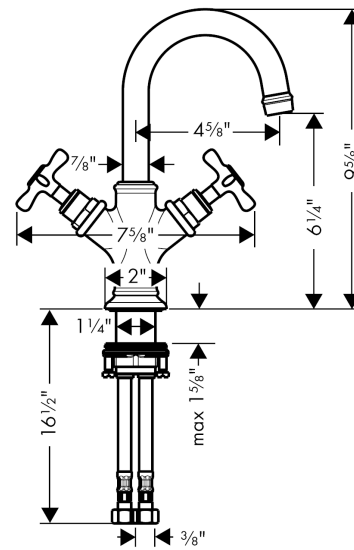

##### Features

- Swivel range 150°
- Laminar spray
- maximum Flow rate at 44 PSI: 1.2 GPM
- 90° ceramic valves
- pop-up waste set G 1

#### Scale drawing

**AXOR Montreux**  
**AXOR Montreux 2-Handle Single-Hole Faucet, Small, 1.2 GPM**  
Finishes : **chrome**    Part no. : **16505001**

## Exploded drawing

Year of production: >07/16

**AXOR Montreux**
**AXOR Montreux 2-Handle Single-Hole Faucet, Small, 1.2 GPM**

 Finishes : **chrome**    Part no. : **16505001**

**Spare parts list**

Year of production: &gt;07/16

Pos.	Description	Part no.	Price	PU
1	spout cpl.	97992000	-	1
2	aerator M18x1 (4,5 l/min)	93062000	-	1
3	fixing set (Ø 32)	13961000	-	1
4	handle	16291000	-	1
5	set of screw covers, cold / hot water / neutral	97987000	-	1
6	sleeve	97993000	-	1
7	shut off unit right closing	94009000	-	1
8	connection hose 18½" M8x0,75 3/8"	96321001	-	1
9	hollow set screw M4x5	98731000	-	1
10	flat seal	98749000	-	1
11	O-ring 11x2	98127000	-	1
12	lever collar	92849000	-	1
a	pull rod	98730000	-	1
b	fixation extension 35 mm	13898000	-	1
c	pop up waste	88509000	-	1