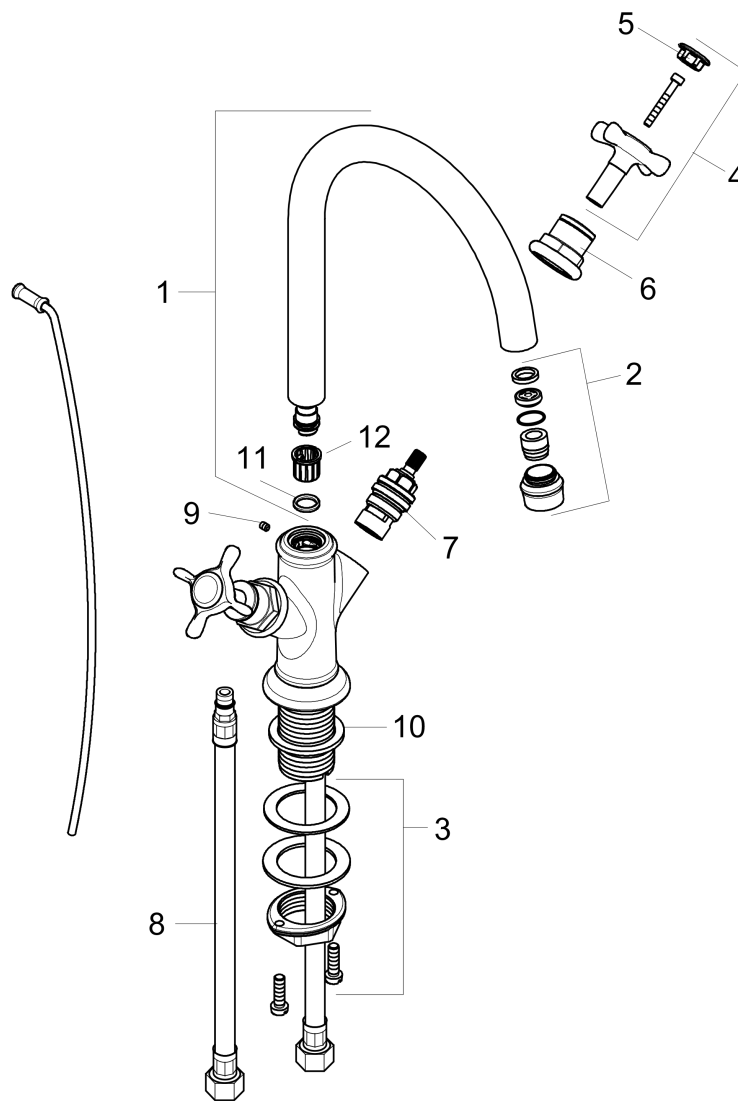

#### Product image

#### Scale drawing

**AXOR Montreux**  
**AXOR Montreux 2-Handle Single-Hole Faucet, Small, 1.2 GPM**  
Finishes : **chrome**    Part no. : **16505001**

## Exploded drawing

Year of production: >07/16

**AXOR Montreux**
**AXOR Montreux 2-Handle Single-Hole Faucet, Small, 1.2 GPM**

 Finishes : **chrome**    Part no. : **16505001**

**Spare parts list**

Year of production: &gt;07/16

Pos.	Description	Part no.	Price	PU
1	spout cpl.	97992000	-	1
2	aerator M18x1 (4,5 l/min)	93062000	-	1
3	fixing set (Ø 32)	13961000	-	1
4	handle	16291000	-	1
5	set of screw covers, cold / hot water / neutral	97987000	-	1
6	sleeve	97993000	-	1
7	shut off unit right closing	94009000	-	1
8	connection hose 18½" M8x0,75 3/8"	96321001	-	1
9	hollow set screw M4x5	98731000	-	1
10	flat seal	98749000	-	1
11	O-ring 11x2	98127000	-	1
12	lever collar	92849000	-	1
a	pull rod	98730000	-	1
b	fixation extension 35 mm	13898000	-	1
c	pop up waste	88509000	-	1