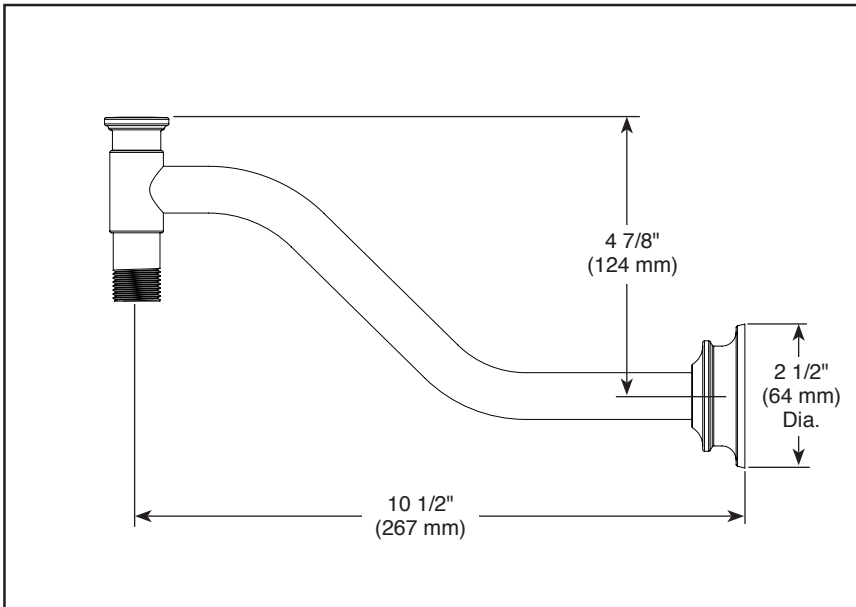

BRIZO®

SHOWER ARM AND FLANGE

■ Invari™ Collection

STANDARD SPECIFICATIONS:

- 1/2" NPT threads
- Solid brass construction

WARRANTY

- Parts and Finish - Lifetime limited warranty; or for commercial purchasers, 10 years for multi-family residential (apartments and condominiums) and 5 years for all other commercial uses, in each case from the date of purchase.
- Electronic Parts and Batteries (if applicable) - 5 years from the date of purchase; or for commercial purchasers, 1 year from the date of purchase. No warranty is provided on batteries.

COMPLIES WITH:

- ASME A112.18.1 / CSA B125.1

Submitted Model No.: _____

Specific Features: _____

▲ Designate proper finish suffix