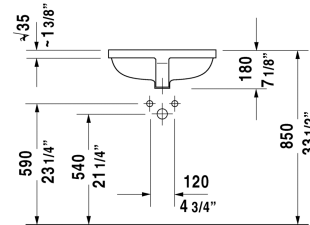

Starck 3 Vanity basin # 0305490017

| < 19 1/4" Inch > |

Vanity basin	Dimension	Weight	Order number
undermount basin, with overflow, without faucet deck, hardware included, cUPC® listed*, 19 1/4" Inch			
<b>Colors</b>			
00 White			
<b>Variant</b>			
☒	19 1/4" x 14 3/8" Inch	16.9 lb	0305490017
<b>Infobox</b>			
* Complies with following standards: ASME A112.19.2/CSA B45.1, Measurements of undercounter models represent interior measurements, Not available with WonderGliss			
Sanitary ceramics with the special WonderGliss surface finish will remain clean and attractive-looking for a long time to come. When ordering WonderGliss please add a "1" as eleventh digit to the model number.			
Push button drain assembly for washbasins with overflow	2" Inch	0.8 lb	005052

All drawings contain the necessary measurements which are subject to standard tolerances. They are stated in inch & mm and are non-binding. Exact measurements, in particular for customized installation scenarios, can only be taken from the finished ceramic piece.