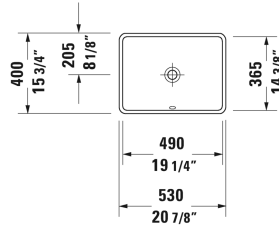

Starck 3 Vanity basin # 0305490017

| < 19 1/4" Inch > |

Vanity basin	Dimension	Weight	Order number
undermount basin, with overflow, without faucet deck, hardware included, cUPC® listed*, 19 1/4" Inch			
<b>Colors</b>			
00 White			
<b>Variant</b>			
☒	19 1/4" x 14 3/8" Inch	16.9 lb	0305490017
<b>Infobox</b>			
* Complies with following standards: ASME A112.19.2/CSA B45.1, Measurements of undercounter models represent interior measurements, Not available with WonderGliss			
Sanitary ceramics with the special WonderGliss surface finish will remain clean and attractive-looking for a long time to come. When ordering WonderGliss please add a "1" as eleventh digit to the model number.			
Push button drain assembly for washbasins with overflow	2" Inch	0.8 lb	005052

All drawings contain the necessary measurements which are subject to standard tolerances. They are stated in inch & mm and are non-binding. Exact measurements, in particular for customized installation scenarios, can only be taken from the finished ceramic piece.