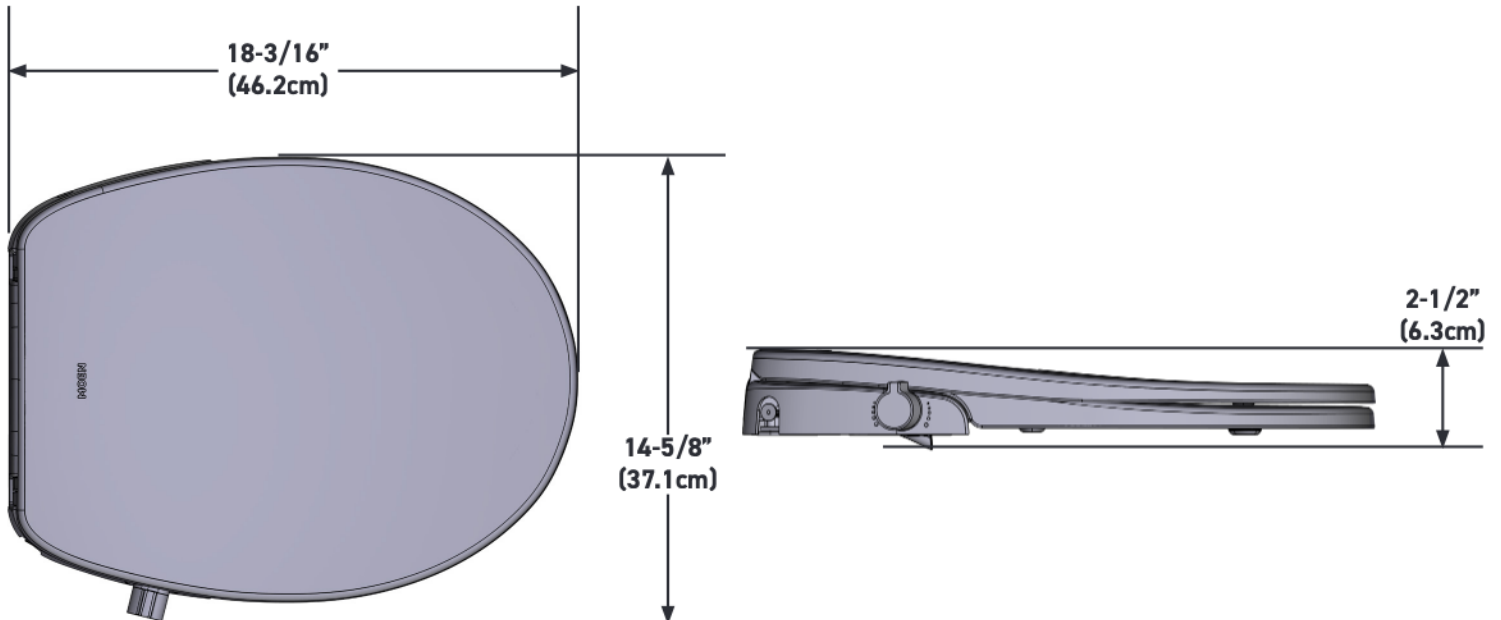

CRITICAL DIMENSIONS DO NOT SCALE